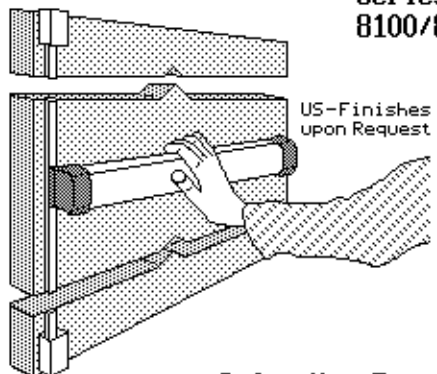

Series
8100/8200Order No. Example:
8111-30-xx

UL ADAMS RITE

PANIK-Stangenbeschläge

EXIT DEVICES (SUR)
SURFACE VERTICAL ROD
For Use with
Life-Safety Exits
Standard Series

Order Cylinder
seperately
if required!

8 1 11 30 xx

Door Thickness (mm)

1	Wood/Hollow Metal Door	FINISH		(mm)	DoorOpening Width
		11	628 Aluminum		
2	Metal Stile Glass Door	22	313 "Bronze"	36 = 914	On Pair of Doors, Specify One-Half Total ExitOpening
		33	335 Black	42 = 1067	
				48 = 1219	