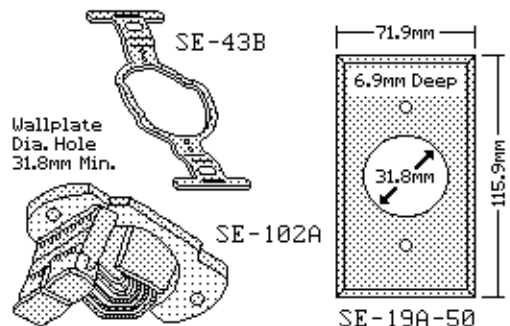

Mounting Bracket Used
with Standard Boxes

UL/CSA for SE-43B
is NOT Applicable

UL CSA■

Modular Jack

Panel Mounting

COLOR: elfenbein/Ivory

Telefonsteckdose zum Einbau oder zur Frontplattenmontage

Catalog Number	Description	UPE/Packed
SE-102A4-50	4-Conductors 6-Positions	450
SE-102A6-50	6-Conductors 6-Positions	450
SE-102A8-50■	8-Conductors 8-Positions	450
SE-43B	Montagebügel Mounting Bracket	600
SE-19A-50■	Abdeckplatte Wallplate, Plastic	300