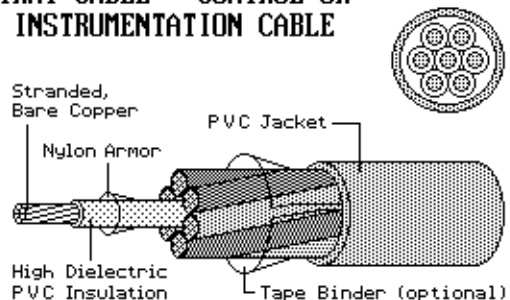

TRAY CABLE - CONTROL OR INSTRUMENTATION CABLE

UPE
auf Anfrage

Put-Up
upon Request

UL 62

600V AC Jacket BLACK

Type TC CONTROL CABLE

TRAY CABLE TFFN 90°C

Cat.No.	AWG	Stranding	O.Dia.
TC	18/7	16x .0100"	.366"
TC	18/9	16x .0100"	.421"
TC	18/12	16x .0100"	.461"
TC	18/15	16x .0100"	.507"
TC	18/19	16x .0100"	.578"
TC	18/25	16x .0100"	.651"
TC	18/37	16x .0100"	.760"