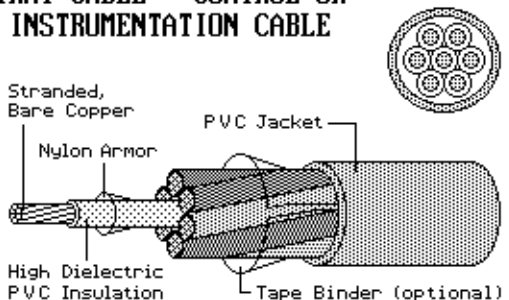

TRAY CABLE - CONTROL OR INSTRUMENTATION CABLE

UPE
auf Anfrage

Put-Up
upon Request

UL 62

600V AC Jacket BLACK

Type TC CONTROL CABLE

TRAY CABLE TFFN 90°C

Cat.No.	AWG	Stranding	O.Dia.
TC	16/7	19x .0117"	.390"
TC	16/9	19x .0117"	.455"
TC	16/12	19x .0117"	.495"
TC	16/15	19x .0117"	.575"
TC	16/19	19x .0117"	.620"
TC	16/25	19x .0117"	.705"
TC	16/30	19x .0117"	.760"
TC	16/37	19x .0117"	.820"