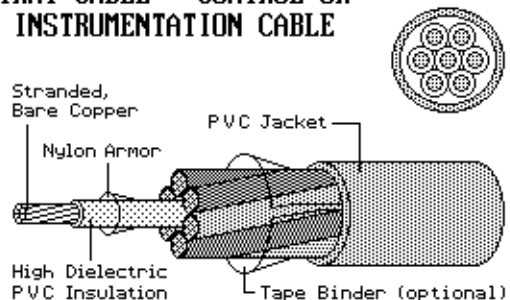

TRAY CABLE - CONTROL OR INSTRUMENTATION CABLE

UPE
auf Anfrage

Put-Up
upon Request

UL 83

600V AC Jacket BLACK

Type TC CONTROL CABLE

TRAY CABLE THHN 90°C

Cat.No.	AWG	Stranding	O.Dia.
TC	14/7	7x .0242"	.438"
TC	14/9	7x .0242"	.508"
TC	14/12	7x .0242"	.588"
TC	14/15	7x .0242"	.646"
TC	14/19	7x .0242"	.698"
TC	14/25	7x .0242"	.791"
TC	14/30	7x .0242"	.899"
TC	14/37	7x .0242"	.968"

Reference Code	Stock
ES-12300-007-000	20852
ES-12300-009-000	20855
ES-12300-012-000	20859
ES-12300-015-000	20863
ES-12300-019-000	20865
ES-12300-025-000	20870
ES-12300-030-000	20872
ES-12300-037-000	20873