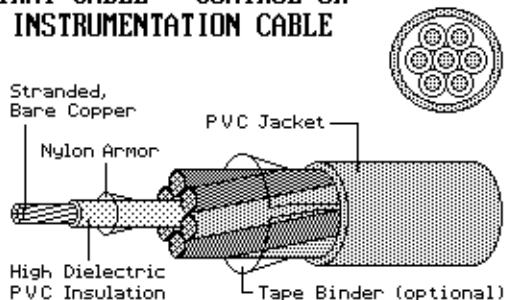

**TRAY CABLE - CONTROL OR
INSTRUMENTATION CABLE**

UPE
auf Anfrage

Put-Up
upon Request

UL 83

600V AC Jacket BLACK

Type TC CONTROL CABLE

TRAY CABLE THHN 90°C

Cat.No.	AWG	Stranding	O.Dia.
TC	12/7	7x .0305"	.495"
TC	12/9	7x .0305"	.606"
TC	12/12	7x .0305"	.665"
TC	12/15	7x .0305"	.732"
TC	12/19	7x .0305"	.793"
TC	12/25	7x .0305"	.941"
TC	12/30	7x .0305"	1.020"
TC	12/37	7x .0305"	1.101"

Reference Code	Stock
ES-12301-007-000	20892
ES-12301-009-000	20896
ES-12301-012-000	20899
ES-12301-015-000	20902
ES-12301-019-000	20904
ES-12301-025-000	20908
ES-12301-030-000	20909
ES-12301-037-000	20910