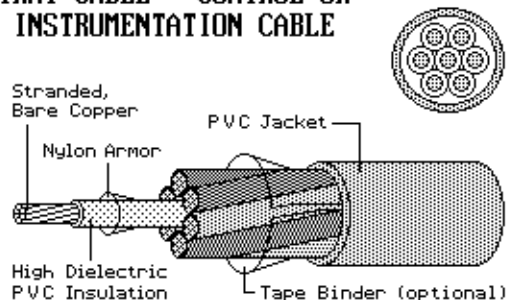

TRAY CABLE - CONTROL OR INSTRUMENTATION CABLE

UPE
auf Anfrage

Put-Up
upon Request

UL 83

600V AC Jacket BLACK

Type TC CONTROL CABLE

TRAY CABLE THHN 90°C

Cat.No.	AWG	Stranding	O.Dia.
TC	10/7	7x .0385"	.630"
TC	10/9	7x .0385"	.733"
TC	10/12	7x .0385"	.807"