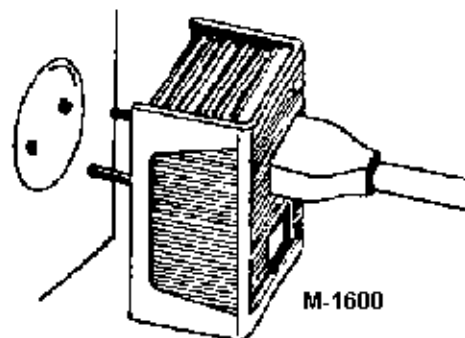

Dimensions
= mm

CONVERTER 50/60 Hz

Konverter 2-polig ohne Erde, mit Reisebeutel, Absicherung gegen Überhitzung, #M-1750 umschaltbar LO 0-50W, HI 50-1750W

Converter 2-Pole 2-Wire Non-Grounding, Travel Pouch Included, Thermal Protected, #M-1750 with Selector Switch provides two different settings: LO 0-50W, HI 50-1750W

Catalog Number	Description	Input	Output	Watt	UPE/Packed
F-11	Converter	220/240Vac	110/120Vac	50 max.	24
M-1600	Converter	220/240Vac	110/120Vac	50-1600	24
M-1750	Dual-Converter (Select Switch)	220/240Vac 220/240Vac	110/120Vac 110/120Vac	50 max. 50-1750	24