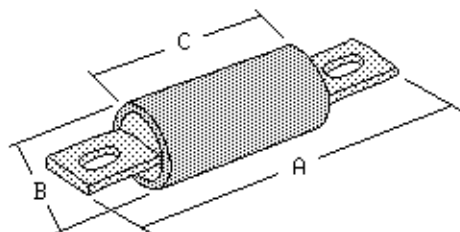

Cat. No's indicates products of different manufacturers available.

Indicated dimensions only refer to first catalog number listed.

UL 198C CSA ■ HRCI-J

600 V AC

Fast-Acting
UL Class J flink

Interrupting rating
200,000 Amps. RMS Sym.

Cat. No's	Nennstrom / Rated Current 70 - 600 Amp.					UPE Packed	Dimensions = mm		
	A	B	C				A	B	C
JLS ■	70	80	90	100		5	117.5	25.4	66.7
JKS ■	110	125	150	175	200	1	146.1	38.1	76.2
A4J ■	225	250	300	350	400	1	181.0	50.8	85.7
CJS ■	450	500	600			1	203.2	63.5	95.3
JCL ■									