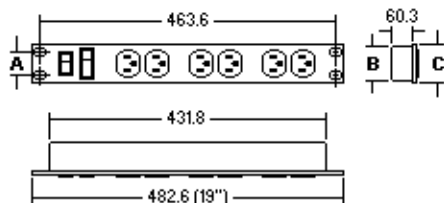

Dimensions = mm

Units fit standard 19" rack enclosures. 15A/125VAC, 60Hz, 1875 watts continuous duty. Six black "U" grounded outlets. Steel case with back cover; black baked-on finish. Combination black master switch with build-in amber pilot light on front panel. Power supply cord 14/3 SJT, black with moulded plug. Circuit breaker protection.

Catalog No.	Front	OUTLETS	Back	Cord	A	B	C	net Wgt	UPE/Pack	EDP-No
900CB-6	6	---	---	1.83m	76.2	84.9	88.1	1365g	3	D 110836
900CB-15	6	---	---	4.57m	76.2	84.9	88.1	1590g	3	D 110837
903CB-6	6	---	---	1.83m	31.8	42.9	43.7	1135g	3	C 110838
903CB-15	6	---	---	4.57m	31.8	42.9	43.7	1365g	3	D 110839
904CB-6	2	4	4	1.83m	76.2	84.9	88.1	1365g	3	D 110840
904CB-15	2	4	4	4.57m	76.2	84.9	88.1	1590g	3	D 110841
911CB-6	---	6	6	1.83m	31.8	42.9	43.7	1135g	3	D 110842
911CB-15	---	6	6	4.57m	31.8	42.9	43.7	1365g	3	D 110843