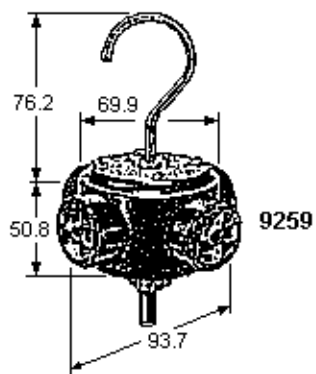

Dimensions
= mm

Bell-shaped housing of NEOTEX rubber compounded to retain resiliency at sub-zero temperatures. MAX-LOC (3/4" NPT-F3 connector not included!) compression grip. Recessed yellow plastic outlets or transparent outlets with neon lamp. Hanging bracket included. Wire Mesh Grip optional. Cord range (14.3-19.1)mm (Cordage not included!). Receptacles 2-Poles 3-Wire Grounding, 125 Volts AC.

Catalog No.	NEMA	Amps	Description
34047	5-15	15	Pendant Quad-Tap, 4 Straight-Blade Receptacles
34547	L5-15	15	Pendant Quad-Tap, 4 LOCKING Receptacles
34048	5-20	20	Pendant Quad-Tap, 4 Straight-Blade Receptacles
34047L	5-15	15	Lighted Pendant Quad-Tap, 4 Straight-Blade Receptacles

Please order separately:

Use MAX-LOC 3/4"NPT	5620	4.8- 6.4mm	5536	11.1-14.3mm	5542	15.9-19.1mm
Straight Connectors	5622	6.4- 9.5mm	5538	12.7-15.9mm	5544	17.5-20.6mm
and 3/4"NPT Locknut	5624	9.5-11.1mm	5540	14.3-17.5mm	5602	3/4"Locknut

9259	5-15	15	4-Outlet Cluster, Brown, Phenolic, Steel Cover, Swivel Hook, Cord Grip Range 7.5-14.3mm (Cord not supplied!)
------	------	----	--