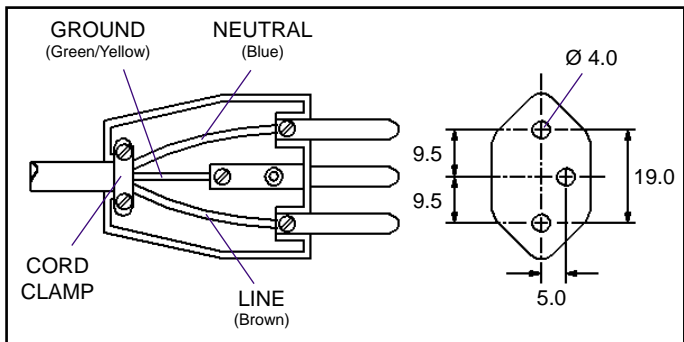

Typ 12

Switzerland

The Swiss plug is specified in SEV 1011. It is a variation of the CEE 7 plugs and sockets used throughout most of Europe, but because of the grounding pin, this Swiss version does not mate with the CEE types.

The standard Typ 12 plug (10A / 250V AC) (illustrated) is usually used in the Switzerland.

New Typ 23 plug (16A / 250V AC) features:

- 1 plug for general use (1-line) to 3680W
- Alternate for the 10A/400 V - operation
- Cost savings compared to the conventional 3-line operation
- compact design
- saves the modification of foreign devices to use on the Swiss market