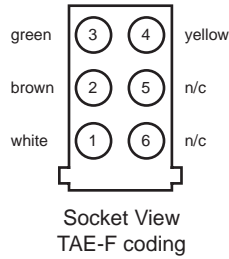

Germany – TAE-Connector

TAE telephone connector assembly with cable mounted to socket.

Document	Catalog No.	Description	Weight/ea	VPE/Pack	U/M	EDP-No.
TAE-F telephone connector assembly with cable mounted to socket						

1544125.00730mm	TAE-F socket 6 pos. with cable 4 cond. 730mm long, cut blunt, Black	17 g	100/25	ea	121092
------------------------	---	------	--------	----	---------------

To learn more about B-I-A please visit us at our
WEB site: www.BiaGmbH.com