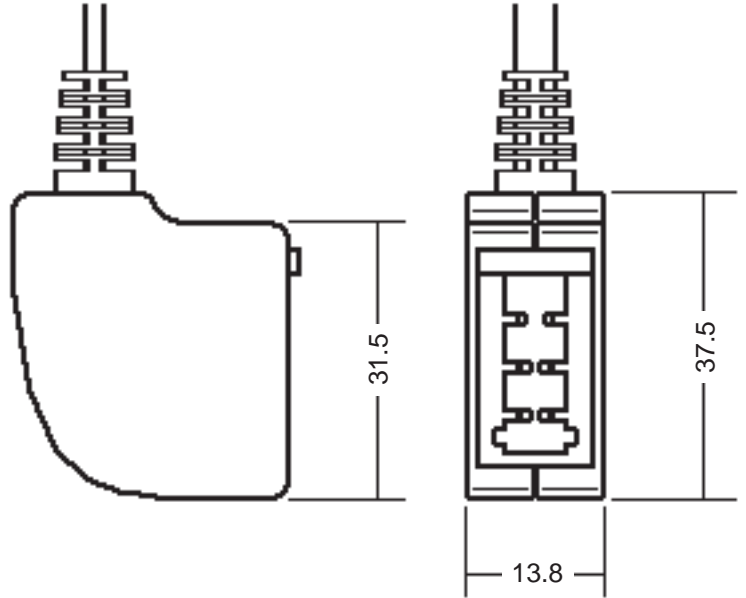

Germany – TAE-Connector

TAE telephone connector assembly with cable mounted to socket.

Document	Catalog No.	Description	Weight/ea	VPE/Pack	U/M	EDP-No.
TAE-F telephone connector assembly with cable mounted to socket						

1544125.00730mm	TAE-F socket 6 pos. with cable 4 cond. 730mm long, cut blunt, Black	17 g	100/25	ea	121092
------------------------	---	------	--------	----	---------------

To learn more about B-I-A please visit us at our
WEB site: www.BiaGmbH.com