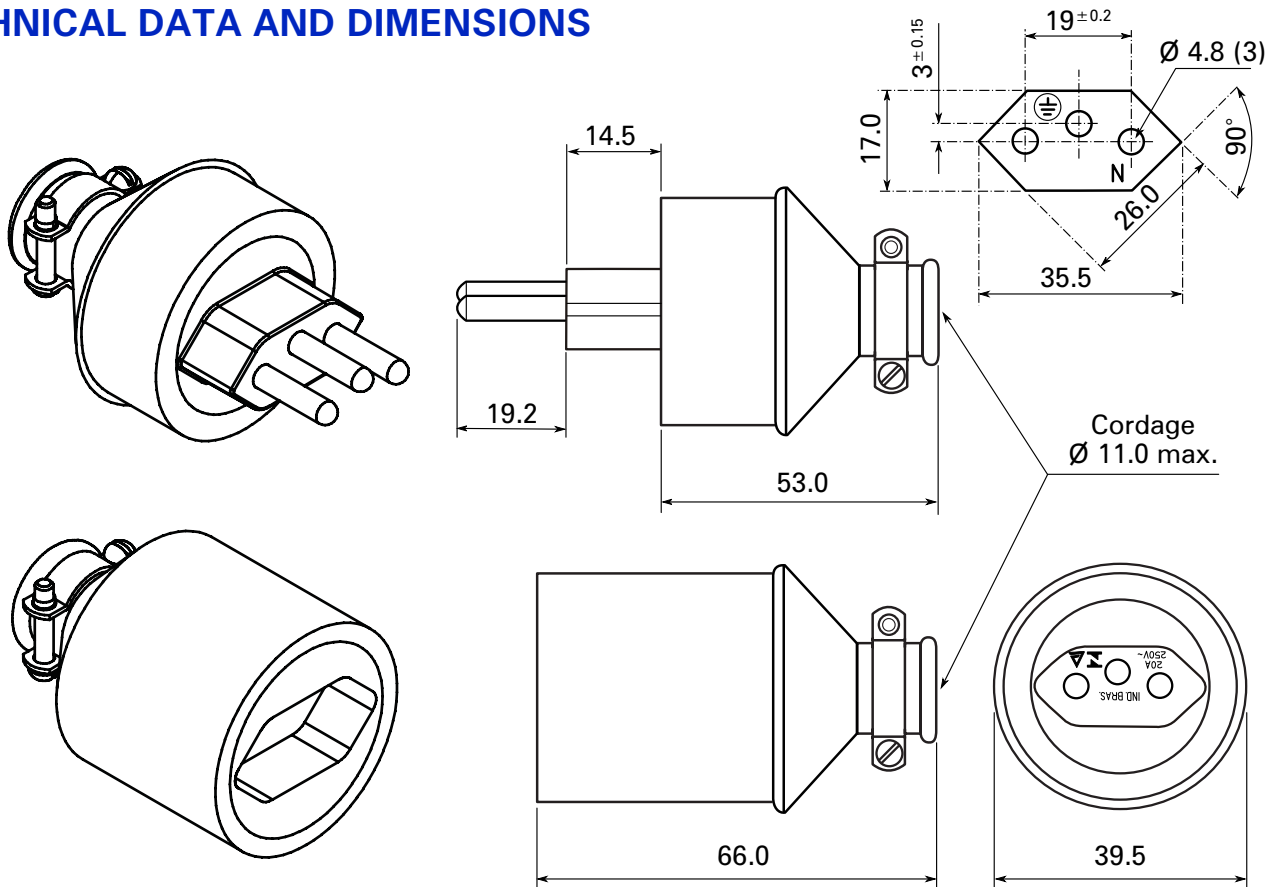

SPECIFICATIONS

- Ratings: 20 Amp, 250 Volts AC
- 2 Pole 3 Wire Grounding
- According to ABNT NBR NM 60884-1, NBR 14136/2002
- Screw-Type Terminals, Brass
- Material Coverage: Thermoplastic
- Coated with Rubber for the Class I Equipment

PRM9500

PRM8500

Catalog No.	Color	Description	VPE / Packed	Weight / each	EDP No.
PRM8500	Black	Rubber Plug, 20A, 250V AC, Brazil NBR 14136	1000 ea	120 g	126053
PRM9500	Black	Rubber Connector, 20A, 250V AC, Brazil NBR 14136	1000 ea	150 g	126054

TECHNICAL DATA AND DIMENSIONS

Terminals takes up to 3 x 2.5 mm², cordage outside diameter 11 mm max, used with flexible cordage, join standard 1.5 mm² to 2.5 mm² (2P + E) 20A/250V AC, connect ground wire, connections specified by the appliance or product, mark of conformity of certified products.

Technical Data are Subject to Change without Notice. Dimensions in mm.