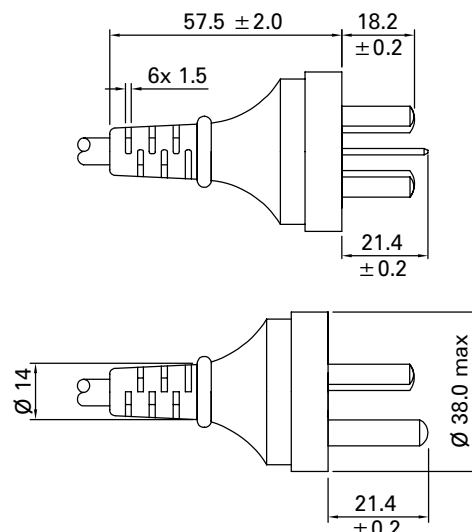

The usual Argentine plug is a 3-wire grounded plug, rated at 10A, 250V AC.

102.255 DG

103.273 IV

103.283 IV

774.610 WH

125.267 IV

774.611 WH

103.285 DG

### Selection of popular products

Catalog No.	Color	Description	VPE/Pack	Ship Wght ea	EDP No.
<b>102.255DG</b>	Dark Gray	Rewireable Plug, Angled Cord Entry, 2POL, 10A, 250V AC	500/50	0.040 kg	127784
<b>103.273IV</b>	Ivory	Rewireable Plug, Straight Cord Entry, 2P + E, 10A, 250V AC	400/10	0.055 kg	127785
<b>103.273DG</b>	Dark Gray	Rewireable Plug, Straight Cord Entry, 2P + E, 10A, 250V AC	400/10	0.055 kg	127786
<b>103.283IV</b>	Ivory	Rewireable Plug, Angled Cord Entry, 2P + E, 10A, 250V AC	400/10	0.050 kg	127787
<b>103.283DG</b>	Dark Gray	Rewireable Plug, Angled Cord Entry, 2P + E, 10A, 250V AC	400/10	0.050 kg	127788
<b>103.285IV</b>	Ivory	Rewireable Plug, Angled Cord Entry, 2P + E, 20A, 250V AC	350/10	0.060 kg	126980
<b>103.285DG</b>	Dark Gray	Rewireable Plug, Angled Cord Entry, 2P + E, 20A, 250V AC	350/10	0.060 kg	126979
<b>125.267IV</b>	Ivory	Rewireable Cord Connector, Straight, 2P + E, 10A, 250V AC	450/10	0.045 kg	127790
<b>125.267DG</b>	Dark Gray	Rewireable Cord Connector, Straight, 2P + E, 10A, 250V AC	450/10	0.045 kg	127789
<b>774.610WH</b>	White	Socket Outlet, 2P + E, 10A, 250V AC, with Shutter	250/10	0.080 kg	127791
<b>774.611WH</b>	White	Socket Outlet, 2P + E, 10A, 250V AC, with Shutter & Frame	250/10	0.085 kg	127792
<b>8960-25M-BB</b>	Black	Non-Detachable Power Supply Cord, 2.5m, Plug 10A/250V	2000	0.255 kg	120843
<b>8967-18M-BB</b>	Black	Detachable Cordset, 1.8m, Plug 10A YP-37, IEC 60320/C13	100/20	0.220 kg	123936
<b>8968-18M-BB</b>	Black	Detachable Cordset, 1.8m, Plug 10A YP-37, IEC 60320/C5	100/20	0.220 kg	125298
<b>8969-18M-BB</b>	Black	Detachable Cordset, 1.8m, Plug 10A YP-57, IEC 60320/C7	100/20	0.185 kg	124044

YP-37

103.285

Technical data and informations are nominal only and subject to change without notice. Dimensions in mm.