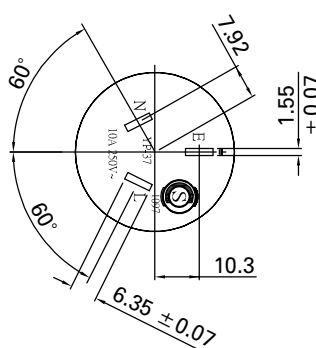

### Selection of popular products

Catalog No.	Color	Description	VPE/Pack	Ship Wght ea	EDP No.
<b>102.255DG</b>	Dark Gray	Rewireable Plug, Angled Cord Entry, 2POL, 10A, 250V AC	500/50	0.040 kg	127784
<b>103.273IV</b>	Ivory	Rewireable Plug, Straight Cord Entry, 2P + E, 10A, 250V AC	400/10	0.055 kg	127785
<b>103.273DG</b>	Dark Gray	Rewireable Plug, Straight Cord Entry, 2P + E, 10A, 250V AC	400/10	0.055 kg	127786
<b>103.283IV</b>	Ivory	Rewireable Plug, Angled Cord Entry, 2P + E, 10A, 250V AC	400/10	0.050 kg	127787
<b>103.283DG</b>	Dark Gray	Rewireable Plug, Angled Cord Entry, 2P + E, 10A, 250V AC	400/10	0.050 kg	127788
<b>103.285IV</b>	Ivory	Rewireable Plug, Angled Cord Entry, 2P + E, 20A, 250V AC	350/10	0.060 kg	126980
<b>103.285DG</b>	Dark Gray	Rewireable Plug, Angled Cord Entry, 2P + E, 20A, 250V AC	350/10	0.060 kg	126979
<b>125.267IV</b>	Ivory	Rewireable Cord Connector, Straight, 2P + E, 10A, 250V AC	450/10	0.045 kg	127790
<b>125.267DG</b>	Dark Gray	Rewireable Cord Connector, Straight, 2P + E, 10A, 250V AC	450/10	0.045 kg	127789
<b>774.610WH</b>	White	Socket Outlet, 2P + E, 10A, 250V AC, with Shutter	250/10	0.080 kg	127791
<b>774.611WH</b>	White	Socket Outlet, 2P + E, 10A, 250V AC, with Shutter & Frame	250/10	0.085 kg	127792
<b>8960-25M-BB</b>	Black	Non-Detachable Power Supply Cord, 2.5m, Plug 10A/250V	2000	0.255 kg	120843
<b>8967-18M-BB</b>	Black	Detachable Cordset, 1.8m, Plug 10A YP-37, IEC 60320/C13	100/20	0.220 kg	123936
<b>8968-18M-BB</b>	Black	Detachable Cordset, 1.8m, Plug 10A YP-37, IEC 60320/C5	100/20	0.220 kg	125298
<b>8969-18M-BB</b>	Black	Detachable Cordset, 1.8m, Plug 10A YP-57, IEC 60320/C7	100/20	0.185 kg	124044

YP-37

103.285

Technical data and informations are nominal only and subject to change without notice. Dimensions in mm.