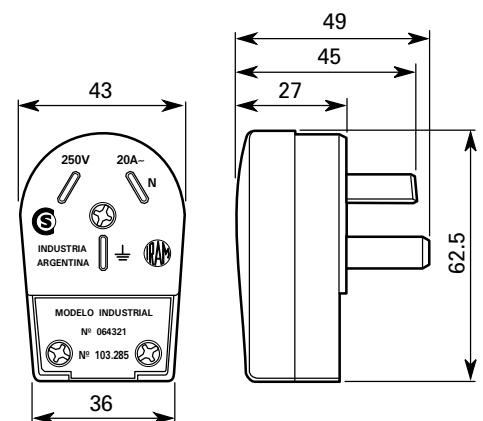

The usual Argentine plug is a 3-wire grounded plug, rated at 10A, 250V AC.

102.255 DG

103.273 IV

103.283 IV

774.610 WH

125.267 IV

774.611 WH

103.285 DG

### Selection of popular products

Catalog No.	Color	Description	VPE/Pack	Ship Wght ea	EDP No.
<b>102.255DG</b>	Dark Gray	Rewireable Plug, Angled Cord Entry, 2POL, 10A, 250V AC	500/50	0.040 kg	127784
<b>103.273IV</b>	Ivory	Rewireable Plug, Straight Cord Entry, 2P + E, 10A, 250V AC	400/10	0.055 kg	127785
<b>103.273DG</b>	Dark Gray	Rewireable Plug, Straight Cord Entry, 2P + E, 10A, 250V AC	400/10	0.055 kg	127786
<b>103.283IV</b>	Ivory	Rewireable Plug, Angled Cord Entry, 2P + E, 10A, 250V AC	400/10	0.050 kg	127787
<b>103.283DG</b>	Dark Gray	Rewireable Plug, Angled Cord Entry, 2P + E, 10A, 250V AC	400/10	0.050 kg	127788
<b>103.285IV</b>	Ivory	Rewireable Plug, Angled Cord Entry, 2P + E, 20A, 250V AC	350/10	0.060 kg	126980
<b>103.285DG</b>	Dark Gray	Rewireable Plug, Angled Cord Entry, 2P + E, 20A, 250V AC	350/10	0.060 kg	126979
<b>125.267IV</b>	Ivory	Rewireable Cord Connector, Straight, 2P + E, 10A, 250V AC	450/10	0.045 kg	127790
<b>125.267DG</b>	Dark Gray	Rewireable Cord Connector, Straight, 2P + E, 10A, 250V AC	450/10	0.045 kg	127789
<b>774.610WH</b>	White	Socket Outlet, 2P + E, 10A, 250V AC, with Shutter	250/10	0.080 kg	127791
<b>774.611WH</b>	White	Socket Outlet, 2P + E, 10A, 250V AC, with Shutter & Frame	250/10	0.085 kg	127792
<b>8960-25M-BB</b>	Black	Non-Detachable Power Supply Cord, 2.5m, Plug 10A/250V	2000	0.255 kg	120843
<b>8967-18M-BB</b>	Black	Detachable Cordset, 1.8m, Plug 10A YP-37, IEC 60320/C13	100/20	0.220 kg	123936
<b>8968-18M-BB</b>	Black	Detachable Cordset, 1.8m, Plug 10A YP-37, IEC 60320/C5	100/20	0.220 kg	125298
<b>8969-18M-BB</b>	Black	Detachable Cordset, 1.8m, Plug 10A YP-57, IEC 60320/C7	100/20	0.185 kg	124044

YP-37

103.285

Technical data and informations are nominal only and subject to change without notice. Dimensions in mm.