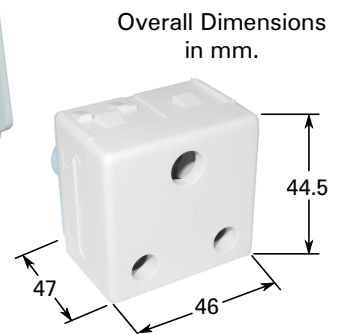

### ACCESSORIES:

**27042LG IP55**  
Surface Mounting Box  
(Nom. Dims: W66 x 82 x H65.5)

**24010** Panel Frame  
with Backbox

**27401LG IP55**  
Wet Location Cover  
(Nom. Dims: W75 x 85)

**26410LG**  
DIN-Rail Frame