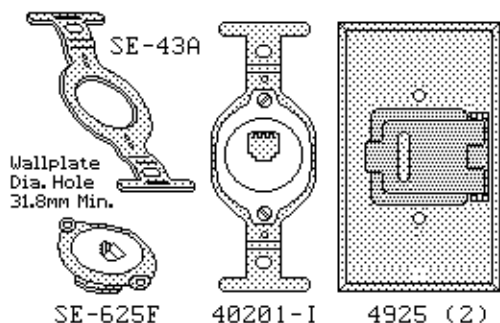

UL CSA

Mounting Bracket Used  
with Standard Boxes

Dimensions

= mm

UL/CSA for SE-43A  
is NOT Applicable

Modular Jack

Type 625B

Panel Mounting

COLOR: elfenbein/Ivory

Telefonsteckdose zum Einbau oder zur Frontplattenmontage

Catalog Number	Description	UPE/Packed
SE-625F2-50	2-Conductors 6-Positions	450
SE-625F4-50	4-Conductors 6-Positions	450
SE-625FE4-50	4Cond/6Pos, with Protective Door	450
SE-43A	Montagebügel      Mounting Bracket	600
40201-I	Type 625F4 mounted on 43A Bracket	50
4925 (2)	Weatherproof Standard Wallplate	50