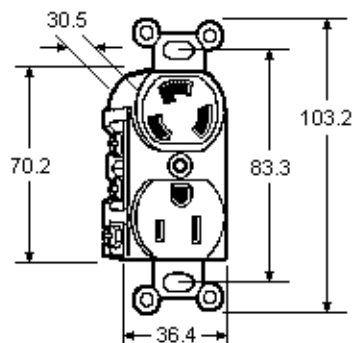

4792

L5-15R

5-15R

Dimensions = mm

Combination Straight Blade and Locking Receptacles, 125 Volt 15 Amp, NEMA 5-15R and L5-15R, 2-Pole 3-Wire Grounded, UL Listed to meet/exceed UL 498 standards (UL File #E13399), CSA Certified (CSA File #LR406).

In accordance with the NEC, these devices are suitable for use in all 15 amp. branch circuits of 125 volts for applications in which both a straight-blade and locking receptacle in a single-gang box are required and where the unwanted disconnection of power supply cords or extension cord sets from locking receptacles cannot be tolerated; extended electrical and mechanical life is desirable; and, resistance to impact, abrasion, solvents, oil, greases and acids is required. - Please request for more informations !!!

Cat. No.	Description	Wght/ea	UPE/Pack	EDP-No
4792	Duplex Combination Receptacle with 1 feed, 1 neutral return, back and side-wired	118g	100/10	115093
4794	as above - with 2 feeds, 1 neutral return	118g	100/10	115094
4795	as above - with 2 feeds, 2 neutral return	118g	100/10	115095