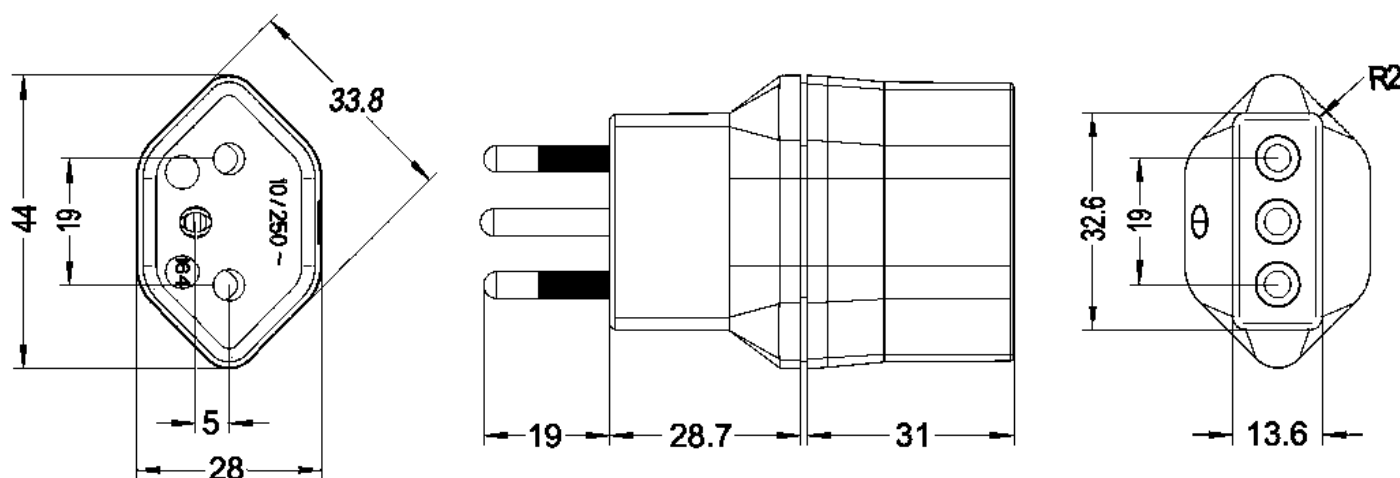

### SPECIFICATIONS

- Electrical Ratings: 250V AC, 10A
- Standards according to: CEI 23-50, SEV 6535
- IP Protection: IP 20
- Material of Terminals: CuZn 37
- Material of Housing: Polyamide 6
- Carrying Parts: Polyamide 6.6 30GF (glass-fiber reinforced)

Catalog No.	Color	Description	Weight/ea	VPE/Pack	EDP-No.
<b>164 BK</b>	Black	Plug Adaptor 10A, Italy/Switzerland	38 g	50	<b>123372</b>
<b>164 WH</b>	White	Plug Adaptor 10A, Italy/Switzerland	38 g	50	<b>123373</b>