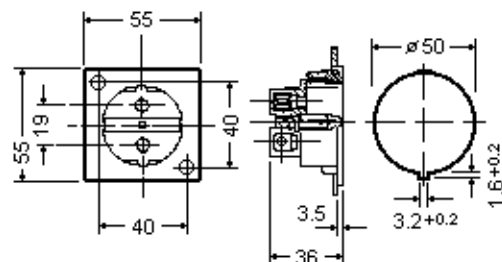

1111400

Dimensions = mm

SCHUKO-Einbausteckdosen

Thermoplast, einteilig,
Flanschbefestigung2-polig + PE, 10/16A 250Vac,
nach DIN 49440

Flange Mount "SCHUKO" Outlets

Thermoplastic, Single-Piece Con-
struction, Flange Mounted2-Pole 3-Wire Grounding, 10/16 Amp,
250 Volt AC, according DIN 49440