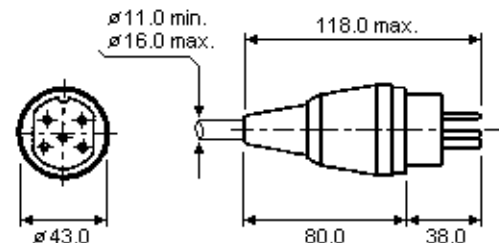

Switzerland

156 BLK

Type 15

Dimensions = mm

3P + N + E/T 220/380V 10A - Caoutchouc/Nylon

Stecker und Kupplung
Schweiz Type 15 SEU
Gummi/Nylon

3-polig + Neutral + Erde
220/380 Volt AC, 10 Amp.

Plug and Connector
Switzerland Type 15 SEU
Rubber/Nylon

3-Poles plus Neutral plus Ground
220/380 Volts AC, 10 Amps.

Catalog No.	Color	Beschreibung/Description	Wght/ea	UPE/Pack	EDP-No
156 BLK	Black	Plug, 3P+N+E, 220/380Vac, 10Amp	110g	100/10	114609
151 BLK	Black	Connector, 3P+N+E, 220/380Vac, 10Amp	121g	100/10	114776