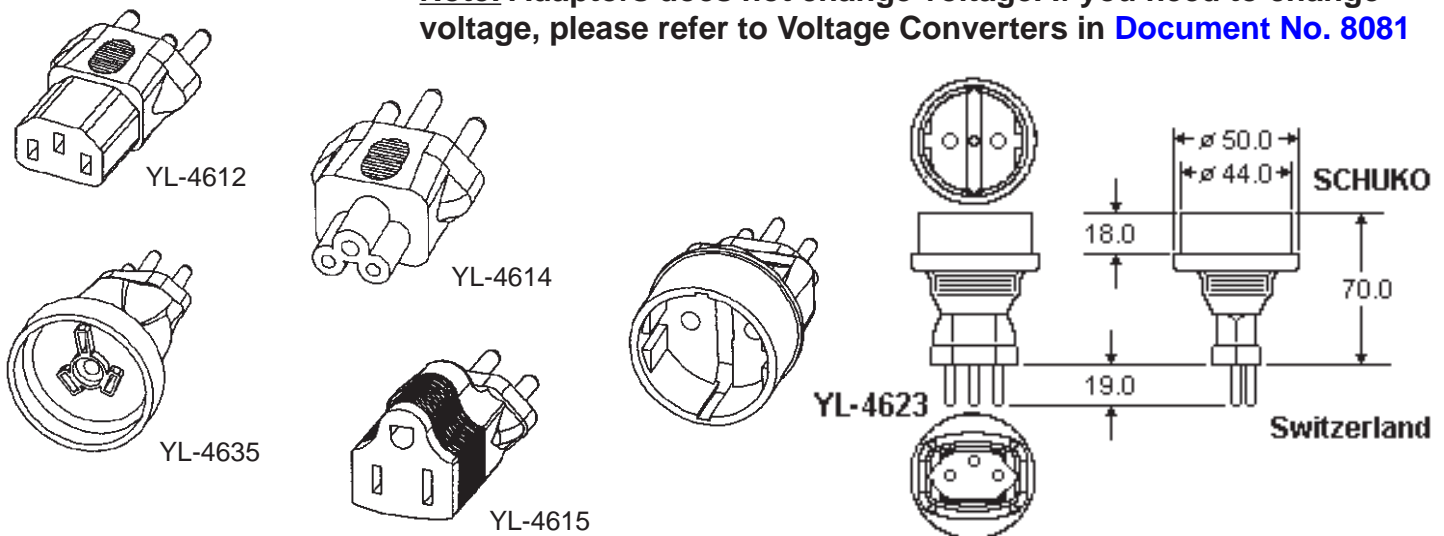

Catalog No.	Color	Description	Weight/ea	VPE/Pack	EDP-No.
YL-4612	Black	Adaptor SEV1011 : IEC 60320/C13	73 g	100	119244
YL-4614	Black	Adaptor SEV1011 : IEC 60320/C5	69 g	100	121399
YL-4615	Black	Adaptor SEV1011 : NEMA 5-15R	79 g	100	121398
YL-4623	Black	Adaptor SEV1011 : CEE7 Schuko	88 g	100	118685
YL-4635	Black	Adaptor SEV1011 : AS/NZS 3112	84 g	1000	121400

Note: Adaptors does not change voltage. If you need to change voltage, please refer to Voltage Converters in [Document No. 8081](#)