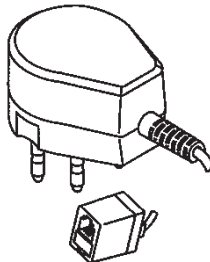

HLP-MJ		HL PLUG WITH US JACK		Male plug to US modular jack.
				
HLJ-MJ		HL JACK WITH US JACK		Female jack to US modular jack.
				
HLPJ-MJ		HL ADAPTER WITH US JACK		Plug & jack to US modular jack.
				
HLOPJ-MJ		HL ADAPTER WITH US JACK (Break in)		Plug and jack are separated.
				
HLSJ-MJ/L		HL SURFACE JACK WITH US JACK		Surface jack to US modular jack use with line cord.
				

HLP-402-MP

HLP TO US PLUG WITH 2M 4C CORD

HLP-404-MP (4C 4M)
HLP-406-MP (4C 6M)
HLP-410-MP (4C 10M)

HLPJ-402-MP

HLPJ TO US PLUG WITH 2M 4C CORD

HLPJ-404-MP (4C 4M)
HLPJ-406-MP (4C 6M)
HLPJ-410-MP (4C 10M)

HLP-402-MJ

HLP TO US JACK WITH 2M 4C CORD

HLP-404-MJ (4C 4M)
HLP-406-MJ (4C 6M)
HLP-410-MJ (4C 10M)

HLP-402-MJ2

HLP TO DUAL US JACK WITH 2M 4C CORD

HLP-404-MJ2 (4C 4M)
HLP-406-MJ2 (4C 6M)
HLP-410-MJ2 (4C 10M)

HLP-402-HLJ