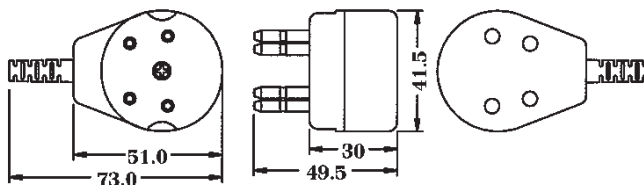

HLP-L

HL TELEPHONE PLUG

Use with line cord.

HLJ-L

HL TELEPHONE JACK

Use with line cord.

HLPJ-L

HL PLUG/JACK ADAPTER

Use with line cord.
Converts a single outlet jack into a plug/jack adapter.

HLOPJ-L

HL PLUG/JACK ADAPTER(Break in)

Use with line cord, plug and jack are separated.

HLSJ-L

HL SURFACE JACK

Use with line cord.

HLP-MJ		HL PLUG WITH US JACK		Male plug to US modular jack.
				
HLJ-MJ		HL JACK WITH US JACK		Female jack to US modular jack.
				
HLPJ-MJ		HL ADAPTER WITH US JACK		Plug & jack to US modular jack.
				
HLOPJ-MJ		HL ADAPTER WITH US JACK (Break in)		Plug and jack are separated.
				
HLSJ-MJ/L		HL SURFACE JACK WITH US JACK		Surface jack to US modular jack use with line cord.
				