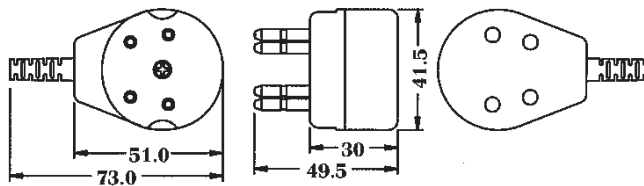

HLP-L

HL TELEPHONE PLUG

Use with line cord.

HLJ-L

HL TELEPHONE JACK

Use with line cord.

HLPJ-L

HL PLUG/JACK ADAPTER

Use with line cord.
Converts a single outlet jack into a plug/jack adapter.

HLOPJ-L

HL PLUG/JACK ADAPTER(Break in)

Use with line cord, plug and jack are separated.

HLSJ-L

HL SURFACE JACK

Use with line cord.

HLP-MJ		HL PLUG WITH US JACK		Male plug to US modular jack.
				
HLJ-MJ		HL JACK WITH US JACK		Female jack to US modular jack.
				
HLPJ-MJ		HL ADAPTER WITH US JACK		Plug & jack to US modular jack.
				
HLOPJ-MJ		HL ADAPTER WITH US JACK (Break in)		Plug and jack are separated.
				
HLSJ-MJ/L		HL SURFACE JACK WITH US JACK		Surface jack to US modular jack use with line cord.
				