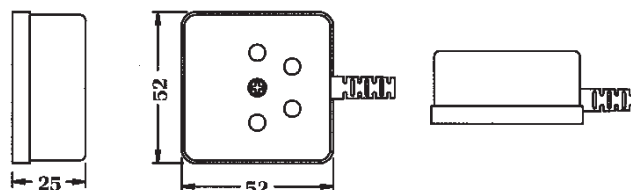

Use with line cord.
Converts a single outlet jack into a plug/jack adapter.

HLOPJ-L

HL PLUG/JACK ADAPTER(Break in)

Use with line cord, plug and jack are separated.

HLSJ-L

HL SURFACE JACK

Use with line cord.

HLP-MJ		HL PLUG WITH US JACK		Male plug to US modular jack.
				
HLJ-MJ		HL JACK WITH US JACK		Female jack to US modular jack.
				
HLPJ-MJ		HL ADAPTER WITH US JACK		Plug & jack to US modular jack.
				
HLOPJ-MJ		HL ADAPTER WITH US JACK (Break in)		Plug and jack are separated.
				
HLSJ-MJ/L		HL SURFACE JACK WITH US JACK		Surface jack to US modular jack use with line cord.
				