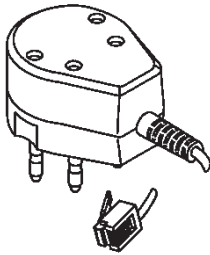

Use with line cord.
Converts a single outlet jack into a plug/jack adapter.

HLOPJ-L

HL PLUG/JACK ADAPTER(Break in)

Use with line cord, plug and jack are separated.

HLSJ-L

HL SURFACE JACK

Use with line cord.

HLP-MJ		HL PLUG WITH US JACK		Male plug to US modular jack.
				
HLJ-MJ		HL JACK WITH US JACK		Female jack to US modular jack.
				
HLPJ-MJ		HL ADAPTER WITH US JACK		Plug & jack to US modular jack.
				
HLOPJ-MJ		HL ADAPTER WITH US JACK (Break in)		Plug and jack are separated.
				
HLSJ-MJ/L		HL SURFACE JACK WITH US JACK		Surface jack to US modular jack use with line cord.
				

HLP-402-MP

HLP TO US PLUG WITH 2M 4C CORD

HLP-404-MP (4C 4M)
HLP-406-MP (4C 6M)
HLP-410-MP (4C 10M)

HLPJ-402-MP

HLPJ TO US PLUG WITH 2M 4C CORD

HLPJ-404-MP (4C 4M)
HLPJ-406-MP (4C 6M)
HLPJ-410-MP (4C 10M)

HLP-402-MJ

HLP TO US JACK WITH 2M 4C CORD

HLP-404-MJ (4C 4M)
HLP-406-MJ (4C 6M)
HLP-410-MJ (4C 10M)

HLP-402-MJ2

HLP TO DUAL US JACK WITH 2M 4C CORD

HLP-404-MJ2 (4C 4M)
HLP-406-MJ2 (4C 6M)
HLP-410-MJ2 (4C 10M)

HLP-402-HLJ