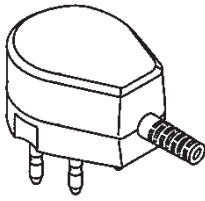

HLP-L

HL TELEPHONE PLUG

Use with line cord.

HLJ-L

HL TELEPHONE JACK

Use with line cord.

HLPJ-L

HL PLUG/JACK ADAPTER

Use with line cord.
Converts a single outlet jack into a plug/jack adapter.

HLOPJ-L

HL PLUG/JACK ADAPTER(Break in)

Use with line cord, plug and jack are separated.

HLSJ-L

HL SURFACE JACK

Use with line cord.

HLP-MJ		HL PLUG WITH US JACK		Male plug to US modular jack.
				
HLJ-MJ		HL JACK WITH US JACK		Female jack to US modular jack.
				
HLPJ-MJ		HL ADAPTER WITH US JACK		Plug & jack to US modular jack.
				
HLOPJ-MJ		HL ADAPTER WITH US JACK (Break in)		Plug and jack are separated.
				
HLSJ-MJ/L		HL SURFACE JACK WITH US JACK		Surface jack to US modular jack use with line cord.
				