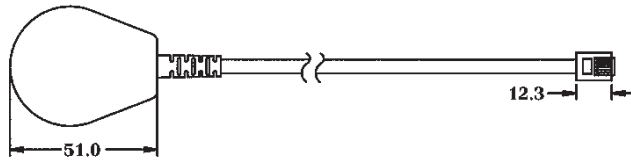

HLP-402-MP

HLP TO US PLUG WITH 2M 4C CORD

HLP-404-MP (4C 4M)
HLP-406-MP (4C 6M)
HLP-410-MP (4C 10M)