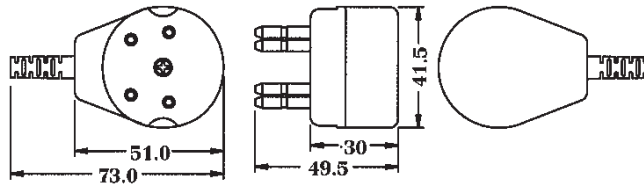

HLP-L

HL TELEPHONE PLUG

Use with line cord.

HLJ-L

HL TELEPHONE JACK

Use with line cord.

HLPJ-L

HL PLUG/JACK ADAPTER

Use with line cord.
Converts a single outlet jack into a plug/jack adapter.

HLOPJ-L

HL PLUG/JACK ADAPTER(Break in)

Use with line cord, plug and jack are separated.

HLSJ-L

HL SURFACE JACK

Use with line cord.

HLP-MJ		HL PLUG WITH US JACK		Male plug to US modular jack.
				
HLJ-MJ		HL JACK WITH US JACK		Female jack to US modular jack.
				
HLPJ-MJ		HL ADAPTER WITH US JACK		Plug & jack to US modular jack.
				
HLOPJ-MJ		HL ADAPTER WITH US JACK (Break in)		Plug and jack are separated.
				
HLSJ-MJ/L		HL SURFACE JACK WITH US JACK		Surface jack to US modular jack use with line cord.
				

HLP TO US JACK WITH 2M 4C CORD

HLP-404-MJ (4C 4M)
HLP-406-MJ (4C 6M)
HLP-410-MJ (4C 10M)

HLP-402-MJ2

HLP TO DUAL US JACK WITH 2M 4C CORD

HLP-404-MJ2 (4C 4M)
HLP-406-MJ2 (4C 6M)
HLP-410-MJ2 (4C 10M)

HLP-402-HLJ