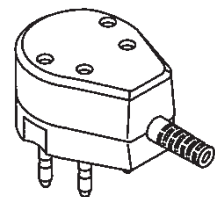

HLP-L

HL TELEPHONE PLUG

Use with line cord.

HLJ-L

HL TELEPHONE JACK

Use with line cord.

HLPJ-L

HL PLUG/JACK ADAPTER

Use with line cord.
Converts a single outlet jack into a plug/jack adapter.

HLOPJ-L

HL PLUG/JACK ADAPTER(Break in)

Use with line cord, plug and jack are separated.

HLSJ-L

HL SURFACE JACK

Use with line cord.

HLP-MJ		HL PLUG WITH US JACK		Male plug to US modular jack.
				
HLJ-MJ		HL JACK WITH US JACK		Female jack to US modular jack.
				
HLPJ-MJ		HL ADAPTER WITH US JACK		Plug & jack to US modular jack.
				
HLOPJ-MJ		HL ADAPTER WITH US JACK (Break in)		Plug and jack are separated.
				
HLSJ-MJ/L		HL SURFACE JACK WITH US JACK		Surface jack to US modular jack use with line cord.
				