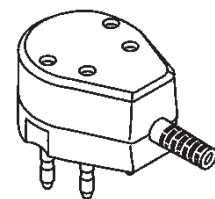

HLP-L

HL TELEPHONE PLUG

Use with line cord.

HLJ-L

HL TELEPHONE JACK

Use with line cord.

HLPJ-L

HL PLUG/JACK ADAPTER

Use with line cord.
Converts a single outlet jack into a plug/jack adapter.

HLOPJ-L

HL PLUG/JACK ADAPTER(Break in)

Use with line cord, plug and jack are separated.

HLSJ-L

HL SURFACE JACK

Use with line cord.

HLP-MJ		HL PLUG WITH US JACK		Male plug to US modular jack.
				
HLJ-MJ		HL JACK WITH US JACK		Female jack to US modular jack.
				
HLPJ-MJ		HL ADAPTER WITH US JACK		Plug & jack to US modular jack.
				
HLOPJ-MJ		HL ADAPTER WITH US JACK (Break in)		Plug and jack are separated.
				
HLSJ-MJ/L		HL SURFACE JACK WITH US JACK		Surface jack to US modular jack use with line cord.
				