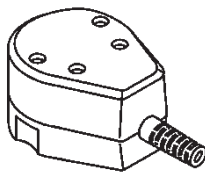

HLP-L

HL TELEPHONE PLUG

Use with line cord.

HLJ-L

HL TELEPHONE JACK

Use with line cord.

HLPJ-L

HL PLUG/JACK ADAPTER

Use with line cord.
Converts a single outlet jack into a plug/jack adapter.

HLOPJ-L

HL PLUG/JACK ADAPTER(Break in)

Use with line cord, plug and jack are separated.

HLSJ-L

HL SURFACE JACK

Use with line cord.

HLP-MJ		HL PLUG WITH US JACK		Male plug to US modular jack.
				
HLJ-MJ		HL JACK WITH US JACK		Female jack to US modular jack.
				
HLPJ-MJ		HL ADAPTER WITH US JACK		Plug & jack to US modular jack.
				
HLOPJ-MJ		HL ADAPTER WITH US JACK (Break in)		Plug and jack are separated.
				
HLSJ-MJ/L		HL SURFACE JACK WITH US JACK		Surface jack to US modular jack use with line cord.
				