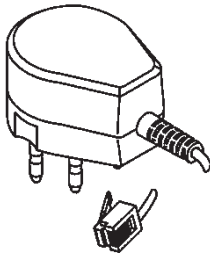

HLP-402-MP

HLP TO US PLUG WITH 2M 4C CORD

HLP-404-MP (4C 4M)
HLP-406-MP (4C 6M)
HLP-410-MP (4C 10M)