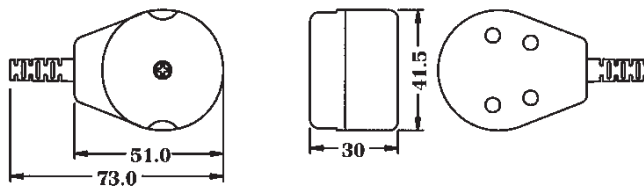

HLP-L

HL TELEPHONE PLUG

Use with line cord.

HLJ-L

HL TELEPHONE JACK

Use with line cord.

HLPJ-L

HL PLUG/JACK ADAPTER

Use with line cord.
Converts a single outlet jack into a plug/jack adapter.

HLOPJ-L

HL PLUG/JACK ADAPTER(Break in)

Use with line cord, plug and jack are separated.

HLSJ-L

HL SURFACE JACK

Use with line cord.

HLP-MJ		HL PLUG WITH US JACK		Male plug to US modular jack.
				
HLJ-MJ		HL JACK WITH US JACK		Female jack to US modular jack.
				
HLPJ-MJ		HL ADAPTER WITH US JACK		Plug & jack to US modular jack.
				
HLOPJ-MJ		HL ADAPTER WITH US JACK (Break in)		Plug and jack are separated.
				
HLSJ-MJ/L		HL SURFACE JACK WITH US JACK		Surface jack to US modular jack use with line cord.
				