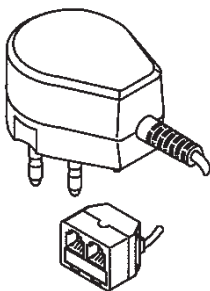

HLP-MJ		HL PLUG WITH US JACK		Male plug to US modular jack.
				
HLJ-MJ		HL JACK WITH US JACK		Female jack to US modular jack.
				
HLPJ-MJ		HL ADAPTER WITH US JACK		Plug & jack to US modular jack.
				
HLOPJ-MJ		HL ADAPTER WITH US JACK (Break in)		Plug and jack are separated.
				
HLSJ-MJ/L		HL SURFACE JACK WITH US JACK		Surface jack to US modular jack use with line cord.
				

HLP-402-MP

HLP TO US PLUG WITH 2M 4C CORD

HLP-404-MP (4C 4M)
HLP-406-MP (4C 6M)
HLP-410-MP (4C 10M)

HLPJ-402-MP

HLPJ TO US PLUG WITH 2M 4C CORD

HLPJ-404-MP (4C 4M)
HLPJ-406-MP (4C 6M)
HLPJ-410-MP (4C 10M)

HLP-402-MJ

HLP TO US JACK WITH 2M 4C CORD

HLP-404-MJ (4C 4M)
HLP-406-MJ (4C 6M)
HLP-410-MJ (4C 10M)

HLP-402-MJ2

HLP TO DUAL US JACK WITH 2M 4C CORD

HLP-404-MJ2 (4C 4M)
HLP-406-MJ2 (4C 6M)
HLP-410-MJ2 (4C 10M)

HLP-402-HLJ