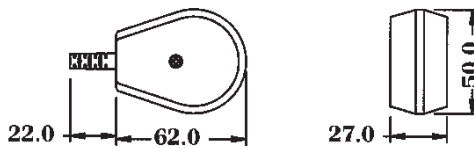

BLP-L

BL TELEPHONE PLUG

Use with line cord.

BLJ-L

BL TELEPHONE JACK

Use with line cord.

BLPJ-L

BL PLUG/JACK ADAPTER

Use with line cord.
Converts a single outlet jack into a plug/jack adapter.

BLOPJ-L

BL PLUG/JACK ADAPTER(Break in)

Use with line cord, plug and jack are separated.

BLWJ-L

BL WALL JACK

Designs for relocating telephone or adding extensions.