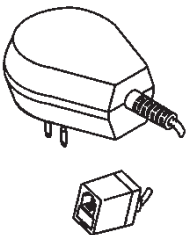

BLP-MJ		BL PLUG TO US JACK		Male plug to US modular jack.
BLJ-MJ		BL JACK TO US JACK		Female jack to US modular jack.
BLPJ-MJ		BL ADAPTER WITH US JACK		Plug & jack to US modular jack.
BLOPJ-MJ		BL ADAPTER WITH US JACK (Break in)		Plug & jack to US modular jack, plug and jack are separated.
BLWJ-MJ/L		BL WALL JACK WITH US JACK		Wall jack to US modular jack, use with line cord.

BLP-402-MP BLP TO US PLUG WITH 2M 4C CORD

BLP-404-MP (4C 4M)
BLP-406-MP (4C 6M)
BLP-410-MP (4C 10M)

BLPJ-402-MP BLPJ TO US PLUG WITH 2M 4C CORD

BLPJ-404-MP (4C 4M)
BLPJ-406-MP (4C 6M)
BLPJ-410-MP (4C 10M)

BLP-402-MJ BLP TO US JACK WITH 2M 4C CORD

BLP-404-MJ (4C 4M)
BLP-406-MJ (4C 6M)
BLP-410-MJ (4C 10M)

BLP-402-MJ2 BLP TO DUAL US JACK WITH 2M 4C CORD

BLP-404-MJ2 (4C 4M)
BLP-406-MJ2 (4C 6M)
BLP-410-MJ2 (4C 10M)