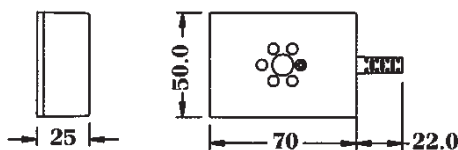

Use with line cord.
Converts a single outlet jack into a plug/jack adapter.

BLOPJ-L

BL PLUG/JACK ADAPTER(Break in)

Use with line cord, plug and jack are separated.

BLWJ-L

BL WALL JACK

Designs for relocating telephone or adding extensions.

BLP-MJ		BL PLUG TO US JACK		Male plug to US modular jack.
BLJ-MJ		BL JACK TO US JACK		Female jack to US modular jack.
BLPJ-MJ		BL ADAPTER WITH US JACK		Plug & jack to US modular jack.
BLOPJ-MJ		BL ADAPTER WITH US JACK (Break in)		Plug & jack to US modular jack, plug and jack are separated.
BLWJ-MJ/L		BL WALL JACK WITH US JACK		Wall jack to US modular jack, use with line cord.