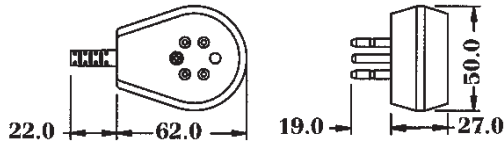

BLP-L

BL TELEPHONE PLUG

Use with line cord.

BLJ-L

BL TELEPHONE JACK

Use with line cord.

BLPJ-L

BL PLUG/JACK ADAPTER

Use with line cord.
Converts a single outlet jack into a plug/jack adapter.

BLOPJ-L

BL PLUG/JACK ADAPTER(Break in)

Use with line cord, plug and jack are separated.

BLWJ-L

BL WALL JACK

Designs for relocating telephone or adding extensions.