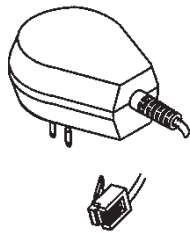

BLP-402-MP BLP TO US PLUG WITH 2M 4C CORD

BLP-404-MP (4C 4M)
BLP-406-MP (4C 6M)
BLP-410-MP (4C 10M)