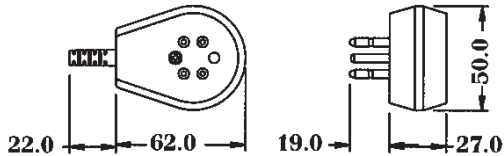

BLP-L

BL TELEPHONE PLUG

Use with line cord.

BLJ-L

BL TELEPHONE JACK

Use with line cord.

BLPJ-L

BL PLUG/JACK ADAPTER

Use with line cord.
Converts a single outlet jack into a plug/jack adapter.

BLOPJ-L

BL PLUG/JACK ADAPTER(Break in)

Use with line cord, plug and jack are separated.

BLWJ-L

BL WALL JACK

Designs for relocating telephone or adding extensions.

BLP-MJ		BL PLUG TO US JACK		Male plug to US modular jack.
BLJ-MJ		BL JACK TO US JACK		Female jack to US modular jack.
BLPJ-MJ		BL ADAPTER WITH US JACK		Plug & jack to US modular jack.
BLOPJ-MJ		BL ADAPTER WITH US JACK (Break in)		Plug & jack to US modular jack, plug and jack are separated.
BLWJ-MJ/L		BL WALL JACK WITH US JACK		Wall jack to US modular jack, use with line cord.