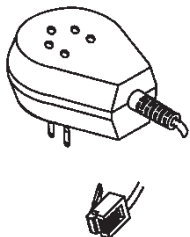

BLPJ-402-MP BLPJ TO US PLUG WITH 2M 4C CORD

BLPJ-404-MP (4C 4M)
BLPJ-406-MP (4C 6M)
BLPJ-410-MP (4C 10M)