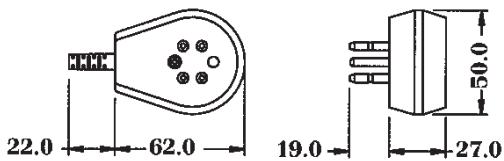

Use with line cord.
Converts a single outlet jack into a plug/jack adapter.

BLOPJ-L

BL PLUG/JACK ADAPTER(Break in)

Use with line cord, plug and jack are separated.

BLWJ-L

BL WALL JACK

Designs for relocating telephone or adding extensions.