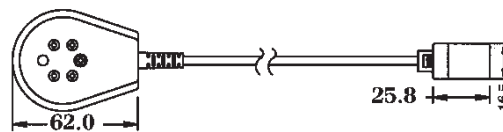

BLP-MJ		BL PLUG TO US JACK		Male plug to US modular jack.
BLJ-MJ		BL JACK TO US JACK		Female jack to US modular jack.
BLPJ-MJ		BL ADAPTER WITH US JACK		Plug & jack to US modular jack.
BLOPJ-MJ		BL ADAPTER WITH US JACK (Break in)		Plug & jack to US modular jack, plug and jack are separated.
BLWJ-MJ/L		BL WALL JACK WITH US JACK		Wall jack to US modular jack, use with line cord.

BLP-402-MP BLP TO US PLUG WITH 2M 4C CORD

BLP-404-MP (4C 4M)
BLP-406-MP (4C 6M)
BLP-410-MP (4C 10M)

BLPJ-402-MP BLPJ TO US PLUG WITH 2M 4C CORD

BLPJ-404-MP (4C 4M)
BLPJ-406-MP (4C 6M)
BLPJ-410-MP (4C 10M)

BLP-402-MJ BLP TO US JACK WITH 2M 4C CORD

BLP-404-MJ (4C 4M)
BLP-406-MJ (4C 6M)
BLP-410-MJ (4C 10M)

BLP-402-MJ2 BLP TO DUAL US JACK WITH 2M 4C CORD

BLP-404-MJ2 (4C 4M)
BLP-406-MJ2 (4C 6M)
BLP-410-MJ2 (4C 10M)