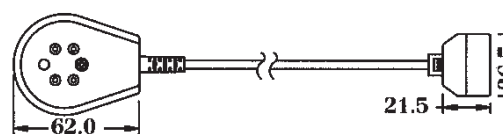

BLP-MJ		BL PLUG TO US JACK		Male plug to US modular jack.
BLJ-MJ		BL JACK TO US JACK		Female jack to US modular jack.
BLPJ-MJ		BL ADAPTER WITH US JACK		Plug & jack to US modular jack.
BLOPJ-MJ		BL ADAPTER WITH US JACK (Break in)		Plug & jack to US modular jack, plug and jack are separated.
BLWJ-MJ/L		BL WALL JACK WITH US JACK		Wall jack to US modular jack, use with line cord.

BLP-402-MP BLP TO US PLUG WITH 2M 4C CORD

BLP-404-MP (4C 4M)
BLP-406-MP (4C 6M)
BLP-410-MP (4C 10M)

BLPJ-402-MP BLPJ TO US PLUG WITH 2M 4C CORD

BLPJ-404-MP (4C 4M)
BLPJ-406-MP (4C 6M)
BLPJ-410-MP (4C 10M)

BLP-402-MJ BLP TO US JACK WITH 2M 4C CORD

BLP-404-MJ (4C 4M)
BLP-406-MJ (4C 6M)
BLP-410-MJ (4C 10M)

BLP-402-MJ2 BLP TO DUAL US JACK WITH 2M 4C CORD

BLP-404-MJ2 (4C 4M)
BLP-406-MJ2 (4C 6M)
BLP-410-MJ2 (4C 10M)