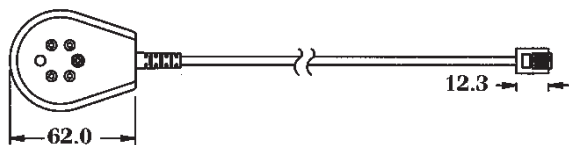

BLPJ-402-MP BLPJ TO US PLUG WITH 2M 4C CORD

BLPJ-404-MP (4C 4M)
BLPJ-406-MP (4C 6M)
BLPJ-410-MP (4C 10M)