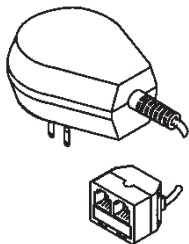

BLP-MJ		BL PLUG TO US JACK		Male plug to US modular jack.
BLJ-MJ		BL JACK TO US JACK		Female jack to US modular jack.
BLPJ-MJ		BL ADAPTER WITH US JACK		Plug & jack to US modular jack.
BLOPJ-MJ		BL ADAPTER WITH US JACK (Break in)		Plug & jack to US modular jack, plug and jack are separated.
BLWJ-MJ/L		BL WALL JACK WITH US JACK		Wall jack to US modular jack, use with line cord.

BLP-402-MP BLP TO US PLUG WITH 2M 4C CORD

BLP-404-MP (4C 4M)
BLP-406-MP (4C 6M)
BLP-410-MP (4C 10M)

BLPJ-402-MP BLPJ TO US PLUG WITH 2M 4C CORD

BLPJ-404-MP (4C 4M)
BLPJ-406-MP (4C 6M)
BLPJ-410-MP (4C 10M)

BLP-402-MJ BLP TO US JACK WITH 2M 4C CORD

BLP-404-MJ (4C 4M)
BLP-406-MJ (4C 6M)
BLP-410-MJ (4C 10M)

BLP-402-MJ2 BLP TO DUAL US JACK WITH 2M 4C CORD

BLP-404-MJ2 (4C 4M)
BLP-406-MJ2 (4C 6M)
BLP-410-MJ2 (4C 10M)