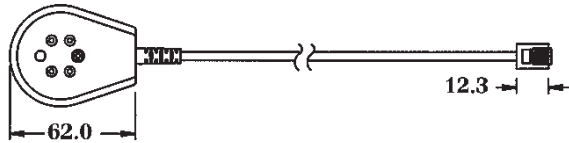

BLP-402-MP BLP TO US PLUG WITH 2M 4C CORD

BLP-404-MP (4C 4M)
BLP-406-MP (4C 6M)
BLP-410-MP (4C 10M)