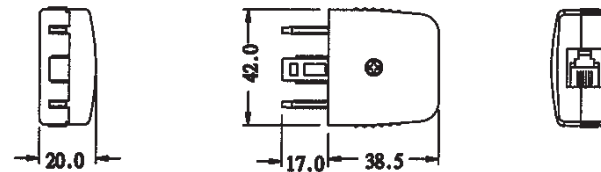

SAP-L

SA TELEPHONE PLUG

Use with line cord.

SAJ-L

SA TELEPHONE JACK

Use with line cord.

SAP-MJ

SA PLUG WITH US JACK

Male plug to US modular jack.

SAPJ-L

SA PLUG / JACK ADAPTER

Convert SA plug to SA jack.

SAPJ-MJ

SA ADAPTER WITH US JACK

Plug & jack to US modular jack.

SASMJ SA SMALL MODULAR JACK		
		With US modular jack.
SAP-402-MP SAP TO US PLUG WITH 2M 4C CORD		
		SAP-404-MP (4C 4M) SAP-406-MP (4C 6M) SAP-410-MP (4C 10M)
SAP-402-MJ2 SAP TO DUAL US JACK WITH 2M 4C CORD		
		SAP-404-MJ2 (4C 4M) SAP-406-MJ2 (4C 6M) SAP-410-MJ2 (4C 10M)
SAPJ-402-SAJ SAPJ TO SAJ WITH 2M 4C CORD		
		SAPJ-404-SAJ (4C 4M) SAPJ-406-SAJ (4C 6M) SAPJ-410-SAJ (4C 10M)
SAPJ-402-MJ SAPJ TO US JACK WITH 2M 4C CORD		
		SAPJ-404-MJ (4C 4M) SAPJ-406-MJ (4C 6M) SAPJ-410-MJ (4C 10M)