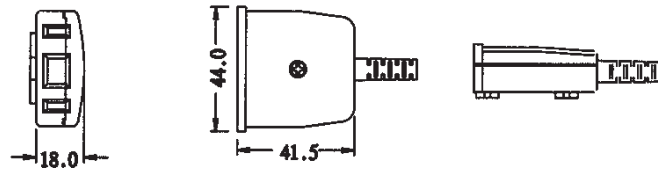

SAP-L

SA TELEPHONE PLUG

Use with line cord.

SAJ-L

SA TELEPHONE JACK

Use with line cord.

SAP-MJ

SA PLUG WITH US JACK

Male plug to US modular jack.

SAPJ-L

SA PLUG / JACK ADAPTER

Convert SA plug to SA jack.

SAPJ-MJ

SA ADAPTER WITH US JACK

Plug & jack to US modular jack.

SASMJ SA SMALL MODULAR JACK		
		With US modular jack.
SAP-402-MP SAP TO US PLUG WITH 2M 4C CORD		
		SAP-404-MP (4C 4M) SAP-406-MP (4C 6M) SAP-410-MP (4C 10M)
SAP-402-MJ2 SAP TO DUAL US JACK WITH 2M 4C CORD		
		SAP-404-MJ2 (4C 4M) SAP-406-MJ2 (4C 6M) SAP-410-MJ2 (4C 10M)
SAPJ-402-SAJ SAPJ TO SAJ WITH 2M 4C CORD		
		SAPJ-404-SAJ (4C 4M) SAPJ-406-SAJ (4C 6M) SAPJ-410-SAJ (4C 10M)
SAPJ-402-MJ SAPJ TO US JACK WITH 2M 4C CORD		
		SAPJ-404-MJ (4C 4M) SAPJ-406-MJ (4C 6M) SAPJ-410-MJ (4C 10M)