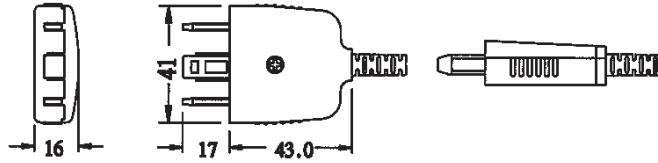

SAP-L

SA TELEPHONE PLUG

Use with line cord.

SAJ-L

SA TELEPHONE JACK

Use with line cord.

SAP-MJ

SA PLUG WITH US JACK

Male plug to US modular jack.

SAPJ-L

SA PLUG / JACK ADAPTER

Convert SA plug to SA jack.

SAPJ-MJ

SA ADAPTER WITH US JACK

Plug & jack to US modular jack.

SASMJ SA SMALL MODULAR JACK		
		With US modular jack.
SAP-402-MP SAP TO US PLUG WITH 2M 4C CORD		
		SAP-404-MP (4C 4M) SAP-406-MP (4C 6M) SAP-410-MP (4C 10M)
SAP-402-MJ2 SAP TO DUAL US JACK WITH 2M 4C CORD		
		SAP-404-MJ2 (4C 4M) SAP-406-MJ2 (4C 6M) SAP-410-MJ2 (4C 10M)
SAPJ-402-SAJ SAPJ TO SAJ WITH 2M 4C CORD		
		SAPJ-404-SAJ (4C 4M) SAPJ-406-SAJ (4C 6M) SAPJ-410-SAJ (4C 10M)
SAPJ-402-MJ SAPJ TO US JACK WITH 2M 4C CORD		
		SAPJ-404-MJ (4C 4M) SAPJ-406-MJ (4C 6M) SAPJ-410-MJ (4C 10M)