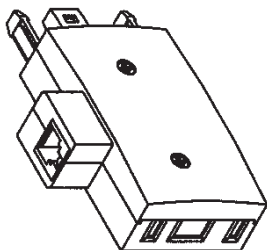

SAP-L

SA TELEPHONE PLUG

Use with line cord.

SAJ-L

SA TELEPHONE JACK

Use with line cord.

SAP-MJ

SA PLUG WITH US JACK

Male plug to US modular jack.

SAPJ-L

SA PLUG / JACK ADAPTER

Convert SA plug to SA jack.

SAPJ-MJ

SA ADAPTER WITH US JACK

Plug & jack to US modular jack.

SASMJ SA SMALL MODULAR JACK		
		With US modular jack.
SAP-402-MP SAP TO US PLUG WITH 2M 4C CORD		
		SAP-404-MP (4C 4M) SAP-406-MP (4C 6M) SAP-410-MP (4C 10M)
SAP-402-MJ2 SAP TO DUAL US JACK WITH 2M 4C CORD		
		SAP-404-MJ2 (4C 4M) SAP-406-MJ2 (4C 6M) SAP-410-MJ2 (4C 10M)
SAPJ-402-SAJ SAPJ TO SAJ WITH 2M 4C CORD		
		SAPJ-404-SAJ (4C 4M) SAPJ-406-SAJ (4C 6M) SAPJ-410-SAJ (4C 10M)
SAPJ-402-MJ SAPJ TO US JACK WITH 2M 4C CORD		
		SAPJ-404-MJ (4C 4M) SAPJ-406-MJ (4C 6M) SAPJ-410-MJ (4C 10M)