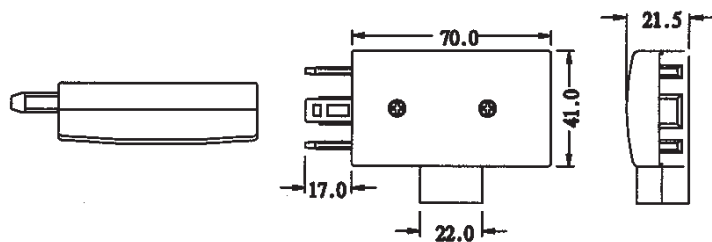

SAP-L

SA TELEPHONE PLUG

Use with line cord.

SAJ-L

SA TELEPHONE JACK

Use with line cord.

SAP-MJ

SA PLUG WITH US JACK

Male plug to US modular jack.

SAPJ-L

SA PLUG / JACK ADAPTER

Convert SA plug to SA jack.

SAPJ-MJ

SA ADAPTER WITH US JACK

Plug & jack to US modular jack.

SASMJ SA SMALL MODULAR JACK		
		With US modular jack.
SAP-402-MP SAP TO US PLUG WITH 2M 4C CORD		
		SAP-404-MP (4C 4M) SAP-406-MP (4C 6M) SAP-410-MP (4C 10M)
SAP-402-MJ2 SAP TO DUAL US JACK WITH 2M 4C CORD		
		SAP-404-MJ2 (4C 4M) SAP-406-MJ2 (4C 6M) SAP-410-MJ2 (4C 10M)
SAPJ-402-SAJ SAPJ TO SAJ WITH 2M 4C CORD		
		SAPJ-404-SAJ (4C 4M) SAPJ-406-SAJ (4C 6M) SAPJ-410-SAJ (4C 10M)
SAPJ-402-MJ SAPJ TO US JACK WITH 2M 4C CORD		
		SAPJ-404-MJ (4C 4M) SAPJ-406-MJ (4C 6M) SAPJ-410-MJ (4C 10M)