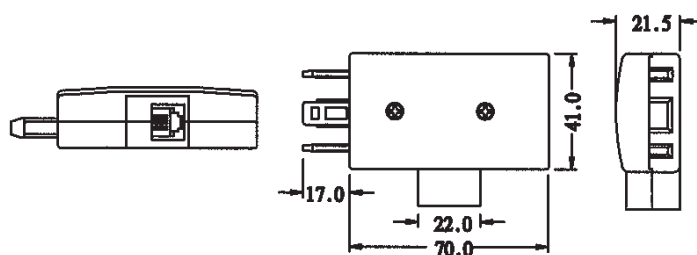

Male plug to US modular jack.

SAPJ-L

SA PLUG / JACK ADAPTER

Convert SA plug to SA jack.

SAPJ-MJ

SA ADAPTER WITH US JACK

Plug & jack to US modular jack.

SASMJ SA SMALL MODULAR JACK		
		With US modular jack.
SAP-402-MP SAP TO US PLUG WITH 2M 4C CORD		
		SAP-404-MP (4C 4M) SAP-406-MP (4C 6M) SAP-410-MP (4C 10M)
SAP-402-MJ2 SAP TO DUAL US JACK WITH 2M 4C CORD		
		SAP-404-MJ2 (4C 4M) SAP-406-MJ2 (4C 6M) SAP-410-MJ2 (4C 10M)
SAPJ-402-SAJ SAPJ TO SAJ WITH 2M 4C CORD		
		SAPJ-404-SAJ (4C 4M) SAPJ-406-SAJ (4C 6M) SAPJ-410-SAJ (4C 10M)
SAPJ-402-MJ SAPJ TO US JACK WITH 2M 4C CORD		
		SAPJ-404-MJ (4C 4M) SAPJ-406-MJ (4C 6M) SAPJ-410-MJ (4C 10M)