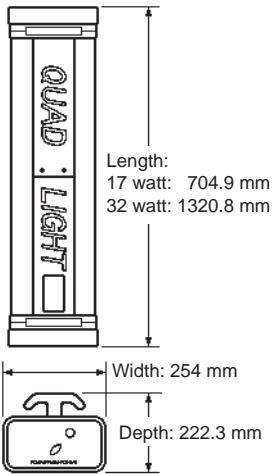

- In the unlikely event that a lamp breaks, tool-free relamping gets you up and running in minutes.
- Integrated cord storage system.

Specifications and Catalog Nos.

Quad Lights

| Wattage | | Lumens | Nominal Line Amps. | Cord Length | Length (mm) | Weight (kg) | | Tubeshield Type | Catalog Number |
|----------|-------|--------|--------------------|-------------|-------------|-------------|----------|-----------------|----------------|
| Per Bulb | Total | | | | | Lamp-head | Shipping | | |
| 17 | 68 | 5200 | 0.54 | 1.83 m | 704.9 | 4.3 kg | 5.2 kg | clear | QL417C-16E-06 |
| | | | | | 704.9 | 4.3 kg | 6.1 kg | reflective | QL417R-16E-06 |
| | | | | 7.62 m | 704.9 | 4.3 kg | 6.1 kg | clear | QL417C-16E-25 |
| | | | | | 704.9 | 4.3 kg | 6.1 kg | reflective | QL417R-16E-25 |
| 32 | 128 | 11800 | 0.93 | 1.83 m | 1320.8 | 6.7 kg | 7.5 kg | clear | QL432C-16E-06 |
| | | | | | 1320.8 | 6.7 kg | 8.4 kg | reflective | QL432R-16E-06 |
| | | | | 7.62 m | 1320.8 | 6.7 kg | 8.4 kg | clear | QL432C-16E-25 |
| | | | | | 1320.8 | 6.7 kg | 8.4 kg | reflective | QL432R-16E-25 |