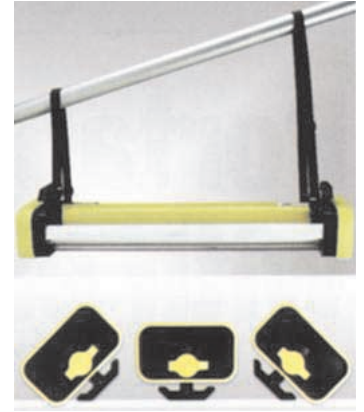

NEW!

Ideal for stand-alone or “daisy chain” use in demanding industrial and commercial applications.

Options:

- Four 17- or 32-watt fluorescent lamps.
- Standard SJOW 6' (1.83m) and 25' (7.62m) cord length. Other cord length available upon request.
- Flexible mounting systems including standard straps; optional non-metallic clamps and magnetic system also available.
- Standard reflective tubeshields; also available with clear tubeshields.
- Specialty lamp colors available upon request.
- 120 – 277 VAC, 50/60 Hz configurations available upon request.

A multi-level lamp protection system provides extreme durability with rubber end caps and field-tested lamp shock absorbers. Parallel wiring keeps other lamps functioning should one fail.

Available in 17- and 32-watt models, these rugged Quad Lights feature:

- Lamp shock absorbers and impact-resistant coated lamps protect against breakage due to accidental drops and falls.
- Relamp on site using finger-nut screw ... no tools required.

Quad Lights are tougher than your toughest wide-area lighting needs.

Features

- Flexible installation options include:
 - Hanging from level or angled beam;
 - Standing (horizontal); or
 - On floor (vertical) with 45° angled stand for optimal lighting.
- Feed-through units can be daisy chained.
- Protected on/off power switch.