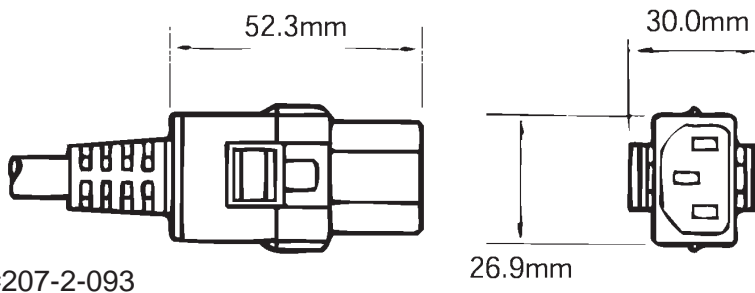

B-0777-000-00

B-0778-000-00

See [Document No. 7407](#) for more Informations on Sure-Lock.

Plug #207-2-093

	Catalog No.	Color	Description	Wght/ea	VPE/Pack	EDP-No.
	<b>C-7120-25M-BL</b>	Black	Sure-Lock American Detachable Power Supply Cord, SVT 18/3, 10 Amp, IEC Color Code, 2.5m	200 g	100	<b>120475</b>
	<b>C-7720-03M-GY</b>	Gray	Sure-Lock Hospital Grade Power Supply Cord, SJT 18/3, 10 Amp, IEC Color Code, 3.0m	400 g	50	<b>102355</b>
	<b>C-7123-25M-GY</b>	Gray	Sure-Lock Western European Power Supply Cord, H05VV-F3G1, 10 Amp, IEC Color Code, 2.5m	310 g	100	<b>120476</b>
	<b>8553-40M-BB</b>	Black	Sure-Lock United Kingdom Power Supply Cord, H05VV-F3G1.5, 10 Amp, IEC Color Code, 4.0m	600 g	100	<b>122338</b>