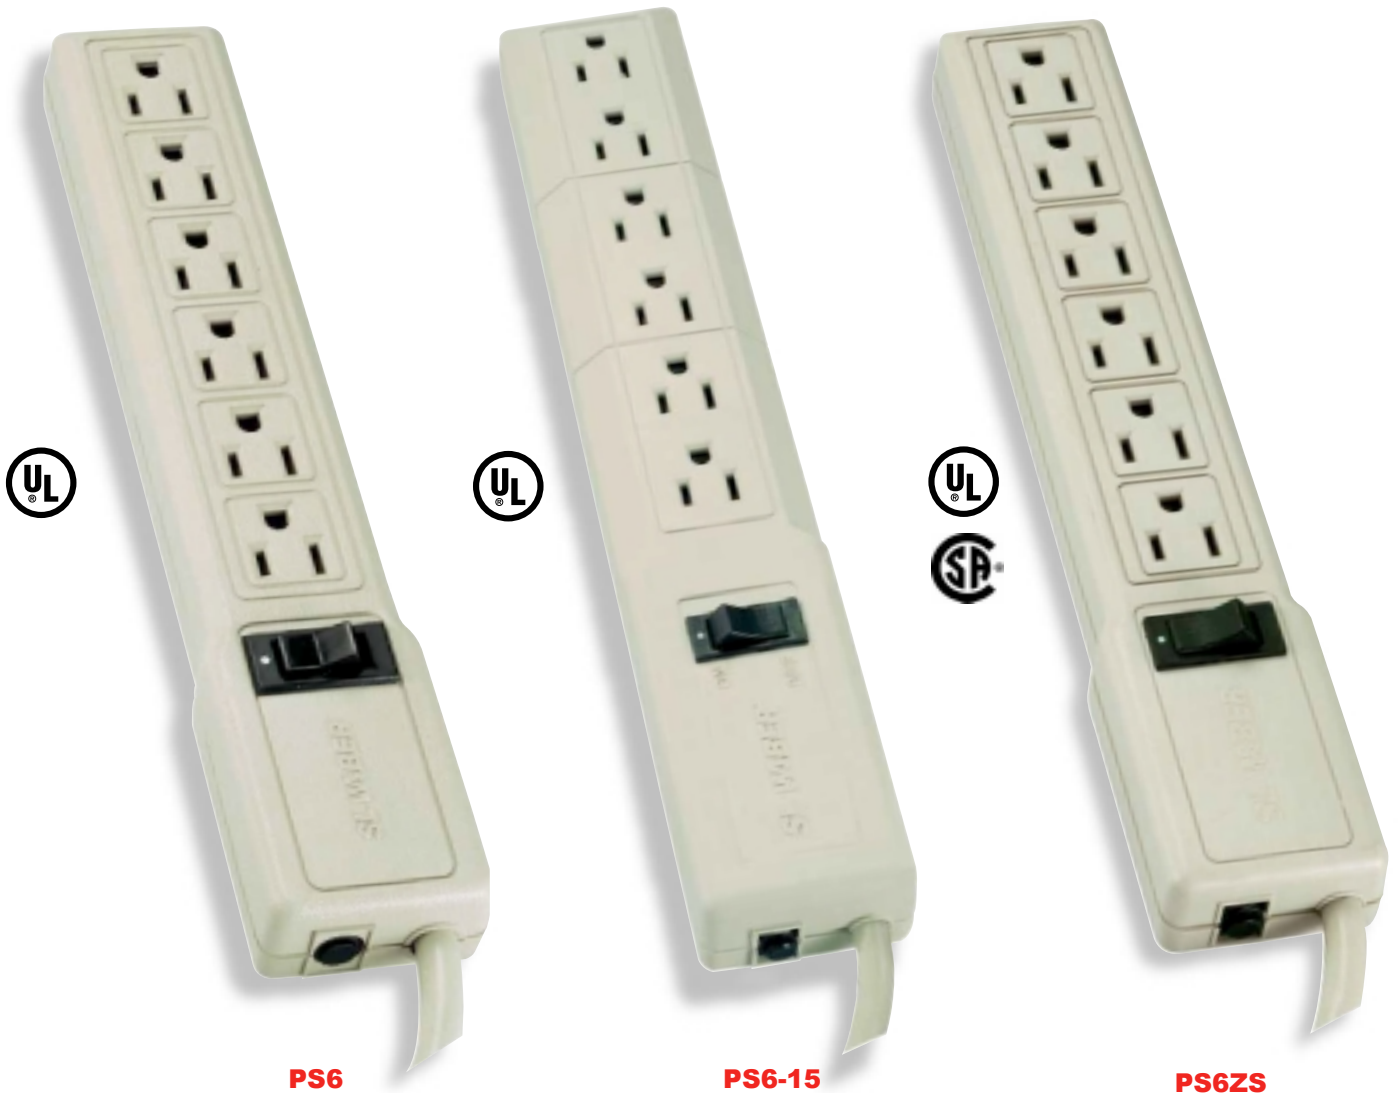

## PLASTIC-NON SURGE SERIES

### MULTIPLE OUTLET STRIPS

Plastic Multiple Outlet Strips provide convenience, organization and safety. Get extra outlets exactly where you want them, instantly, and without overloads or short circuits. Ideal for use with hand power tools, lights, appliances, workshop equipment, hobby tools and electrical displays. When the job is done, these multiple outlet strips easily disconnect for relocation.

**PS6**

**PS6-15**

**PS6ZS**

**General Specifications:**

- Six grounded outlets • Plastic housing • Resettable circuit breaker
- UL (Models PS6, PS6-15) • UL/CSA (Model PS6ZS)

MODEL #	NUMBER OF OUTLETS	ELECTRICAL RATING	DIMENSIONS (L" x W" x H")	CORD LENGTH	COLOR	SWITCH	CB
PS6	6	125VAC / 60Hz / 15A	10.38 x 2 x 1	4'	Beige	Y	Y
PS6-15	6	120VAC / 60Hz / 15A	12.5 x 2.18 x 1.18	15'	Beige	Y	Y
PS6ZS	6	120VAC / 60Hz / 15A	10.38 x 2 x 1	3'	Beige	Y	Y