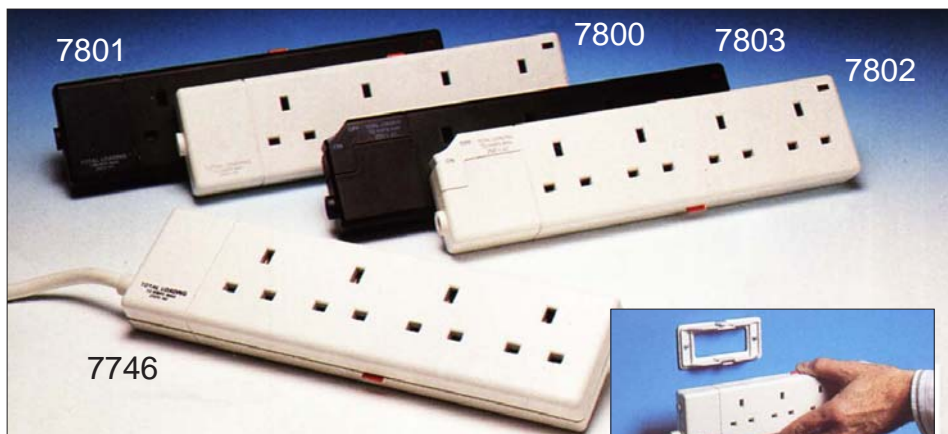

Trailing Sockets United Kingdom

FEATURES

- Neat contemporary design
- Unique wall mounting system
- High impact resistance
- Attractive matt finish
- Complies with the requirements of BS1363/A
- Neon indicators standard on rewirable units
- Available switched or unswitched
- Unique point of sale oyster pack for full product visibility at point of sale

Replaces:	VX6657	= 7800
VX6655	= 7802	VX6658BK = 7801
VX6656BK	= 7803	VT0370 = 7746

NOTE: Four appliances can be plugged into these units providing that the combined overall load does not exceed 13A, 250V AC.

Cat.No.	Color	Description	VPE/Pack
7800	White	4 gang, unswitched, with neon	5
7801	Black	4 gang, unswitched, with neon	5
7802	White	4 gang, switched, with neon	5
7803	Black	4 gang, switched, with neon	5
7746	White	4 gang unswitched trailing socket with neon, pre-wired with 1m 13A cable and resilient 13A plug	1

Cable Drums United Kingdom

FEATURES

- Robust moulding
- High impact resistant, flush fitting socket
- Hanging points for storage or ladder use
- Pre-wired with 13A resilient plug
- Easy to re-winding device