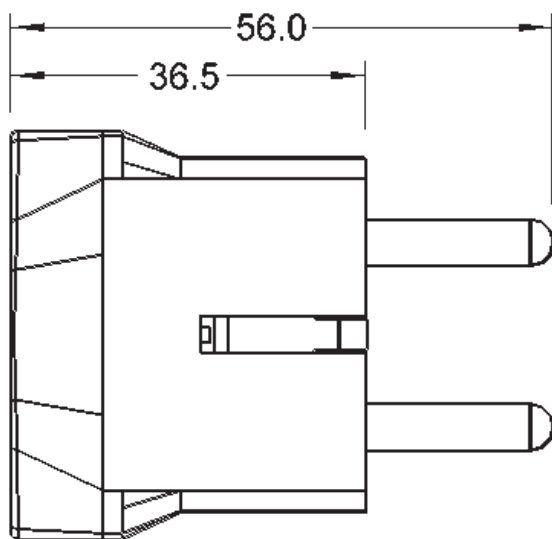

Pins Germany / France / Belgium to Switzerland Plug Typ 12

Adapter form plug Swiss standard Typ 12 to plug with earthing contact and additional earthing socket

SPECIFICATIONS

- Ratings: 16 (10) Amp, 250 Volts AC, IP 20
- According to: SEV 6534-2; DIN 49 441, Part 1
- Type of Terminals: wrap-connection
- Housing and Carrying Parts: Polyamide 6
- **NOTES:** Non-Rewireable

Catalog No.	Color	Description	Weight/ea	VPE/Pack	EDP-No.
156 BK	Black	Non-Rewirable Adaptor Plug	56 g	30	122766
156 WH	White	Non-Rewirable Adaptor Plug	56 g	30	122767

To learn more about B-I-A please visit us at our
WEB site: www.BiaGmbH.com