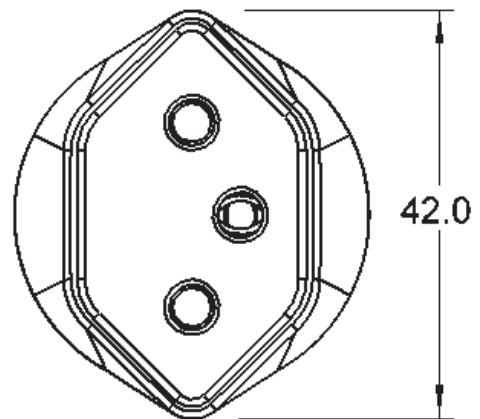

Pins Germany / France / Belgium to Switzerland Plug Typ 12

Adapter form plug Swiss standard Typ 12 to plug with earthing contact and additional earthing socket

SPECIFICATIONS

- Ratings: 16 (10) Amp, 250 Volts AC, IP 20
- According to: SEV 6534-2; DIN 49 441, Part 1
- Type of Terminals: wrap-connection
- Housing and Carrying Parts: Polyamide 6
- **NOTES:** Non-Rewireable

Catalog No.	Color	Description	Weight/ea	VPE/Pack	EDP-No.
156 BK	Black	Non-Rewirable Adaptor Plug	56 g	30	122766
156 WH	White	Non-Rewirable Adaptor Plug	56 g	30	122767

To learn more about B-I-A please visit us at our
WEB site: www.BiaGmbH.com