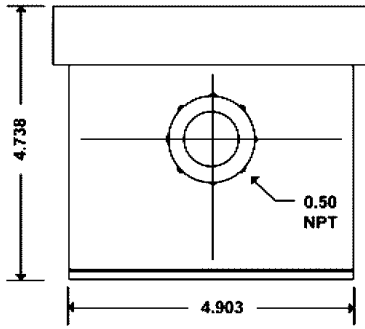

Surge Suppressor Specifications

All dimensions are in inches. Handmade in U.S.A.

Enclosure for all Three Phase Units

Model	VAC	Wire	Phase	Cycle
P2403D	240	3 Wire	3 DELTA	50/60
P2403Y	120/208	4 Wire	3 WYE	50/60
P3803Y	220/380	4 Wire	3 WYE	50/60
P4003D	400	3 Wire	3 DELTA	50/60
P4803D	480	3 Wire	3 DELTA	50/60
P4803Y	277/480	4 Wire	3 WYE	50/60
P6003D	600	3 Wire	3 DELTA	50/60

Lead wire: #14AWG minimum
Black wire: Hot line
White wire: Neutral