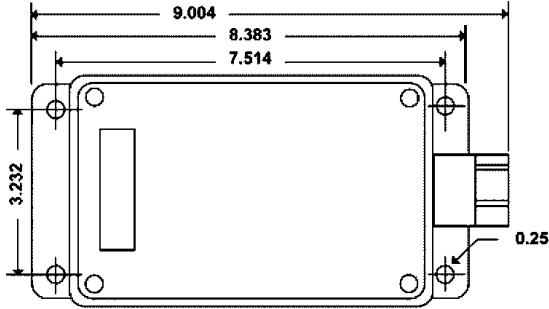

Surge Suppressor Specifications

All dimensions are in inches. Handmade in U.S.A.

Enclosure for all Three Phase Units

Model	VAC	Wire	Phase	Cycle
P2403D	240	3 Wire	3 DELTA	50/60
P2403Y	120/208	4 Wire	3 WYE	50/60
P3803Y	220/380	4 Wire	3 WYE	50/60
P4003D	400	3 Wire	3 DELTA	50/60
P4803D	480	3 Wire	3 DELTA	50/60
P4803Y	277/480	4 Wire	3 WYE	50/60
P6003D	600	3 Wire	3 DELTA	50/60

UL Certified
 USA 1449 laboratory certified;
 Canadian certification

Enclosure for all Single Phase Units

Model	VAC	Wire	Phase	Cycle
P1301	120	2 Wire	1	50/60
P2401D	240	2 Wire	1	50/60

Custom units for other systems available upon request.

Lead wire: #14AWG minimum
Black wire: Hot line
White wire: Neutral