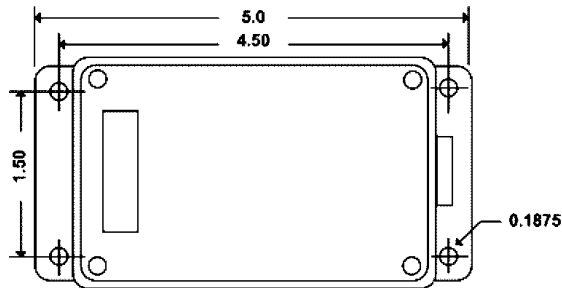

Enclosure for all Single Phase Units

Model	VAC	Wire	Phase	Cycle
P1301	120	2 Wire	1	50/60
P2401D	240	2 Wire	1	50/60

Custom units for other systems available upon request.

Lead wire: #14AWG minimum
Black wire: Hot line
White wire: Neutral