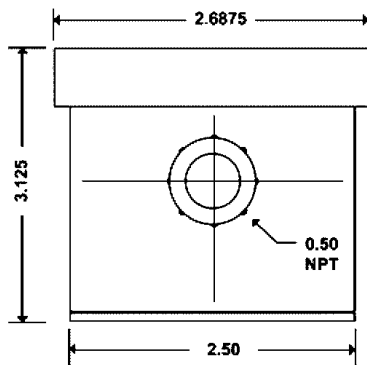

Enclosure for all Single Phase Units

Model	VAC	Wire	Phase	Cycle
P1301	120	2 Wire	1	50/60
P2401D	240	2 Wire	1	50/60

Custom units for other systems available upon request.

Lead wire: #14AWG minimum
Black wire: Hot line
White wire: Neutral