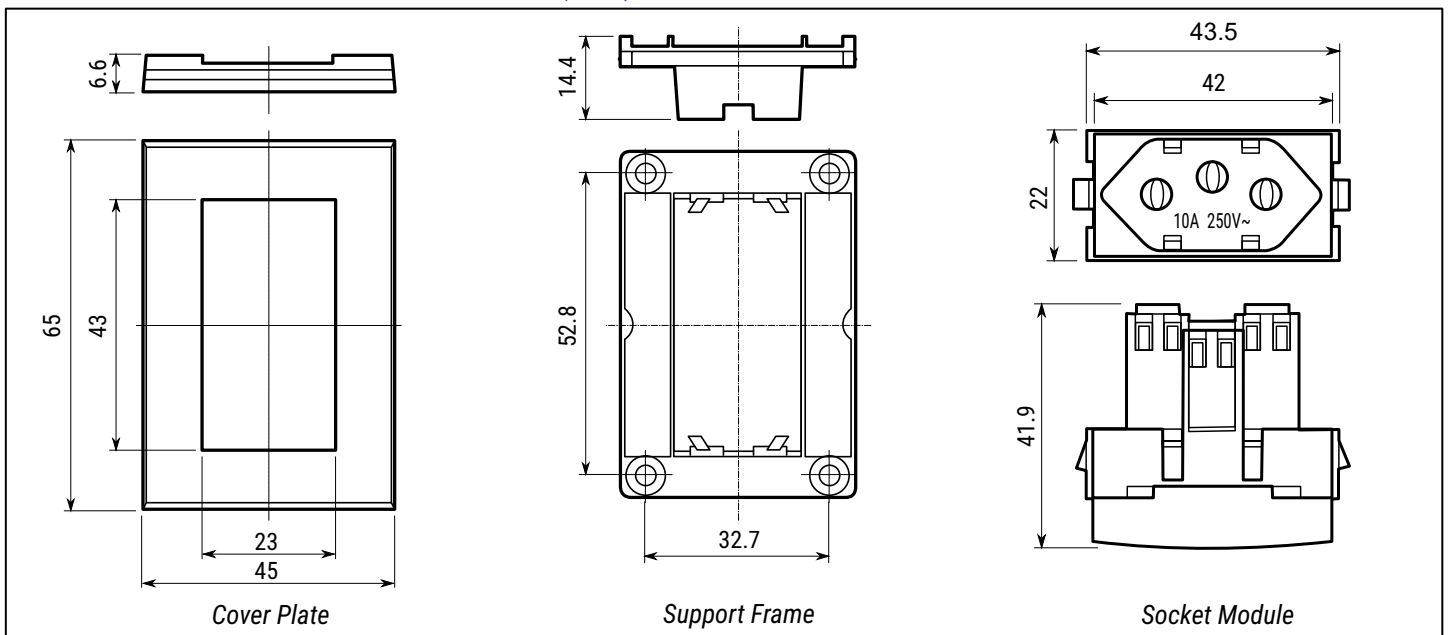

■ NOMINAL PRODUCT DIMENSIONS (mm)

Non stock products are procurement goods, can only be ordered in standard packaging quantities and have a minimum order value. The actual product may differ from the illustration shown. The information provided here is subject to change without notice. The product shown is for the use in the specified country.