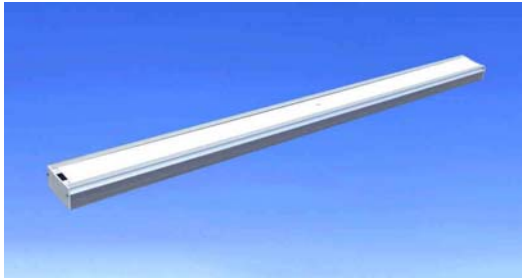

INDUSTRIAL & COMMERCIAL FLUORESCENT LIGHT FIXTURES

MODEL 151

- ◆ Watts: 18
- ◆ Lamp: One F24T8/CW (Not Included)
- ◆ Voltage: 12 VDC
- ◆ Amps: 1.5
- ◆ Lumens: 1250
- ◆ Dimensions: 24.125" x 3.375" x 1.63"
- ◆ Dimensions (mm): 612.8 x 85.7 x 41.4
- ◆ Weight (kg): 1.55 lb (0.703 kg)

MODEL 153

- ◆ Watts: 32
- ◆ Lamp: One F32T8/CW (Not Included)
- ◆ Voltage: 12 VDC
- ◆ Amps: 2.3
- ◆ Lumens: 2850
- ◆ Dimensions: 48.125" x 3.375" x 1.63"
- ◆ Dimensions (mm): 1222.4 x 85.7 x 41.4
- ◆ Weight (kg): 2.89 lb (1.311 kg)

MODEL 181

- ◆ Watts: 18
- ◆ Lamp: One F24T8/CW
- ◆ Voltage: 12 VDC
- ◆ Amps: 1.5
- ◆ Lumens: 1250
- ◆ Dimensions: 24.125" x 3.625" x 3.5"
- ◆ Dimensions (mm): 612.8 x 92.1 x 88.9
- ◆ Weight (kg): 2.29 lb (1.039 kg)

MODEL 183

- ◆ Watts: 32
- ◆ Lamp: One F32T8/CW (Not Included)
- ◆ Voltage: 12 VDC
- ◆ Amps: 2.3
- ◆ Lumens: 2850
- ◆ Dimensions: 48.125" x 3.625" x 3.5"
- ◆ Dimensions (mm): 1222.4 x 92.1 x 88.9
- ◆ Weight (kg): 3.69 lb (1.674 kg)