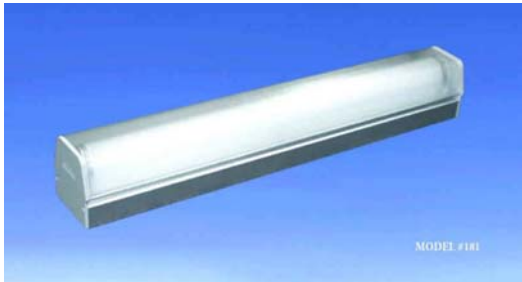

INDUSTRIAL & COMMERCIAL FLUORESCENT LIGHT FIXTURES

MODEL 151

- ◆ Watts: 18
- ◆ Lamp: One F24T8/CW (Not Included)
- ◆ Voltage: 12 VDC
- ◆ Amps: 1.5
- ◆ Lumens: 1250
- ◆ Dimensions: 24.125" x 3.375" x 1.63"
- ◆ Dimensions (mm): 612.8 x 85.7 x 41.4
- ◆ Weight (kg): 1.55 lb (0.703 kg)

MODEL 153

- ◆ Watts: 32
- ◆ Lamp: One F32T8/CW (Not Included)
- ◆ Voltage: 12 VDC
- ◆ Amps: 2.3
- ◆ Lumens: 2850
- ◆ Dimensions: 48.125" x 3.375" x 1.63"
- ◆ Dimensions (mm): 1222.4 x 85.7 x 41.4
- ◆ Weight (kg): 2.89 lb (1.311 kg)

MODEL 181

- ◆ Watts: 18
- ◆ Lamp: One F24T8/CW
- ◆ Voltage: 12 VDC
- ◆ Amps: 1.5
- ◆ Lumens: 1250
- ◆ Dimensions: 24.125" x 3.625" x 3.5"
- ◆ Dimensions (mm): 612.8 x 92.1 x 88.9
- ◆ Weight (kg): 2.29 lb (1.039 kg)