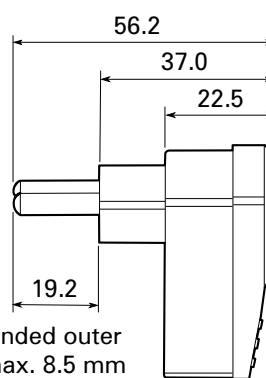

1489-BK

Catalog No.	Color	Description	VPE / Packed	Weight / each	EDP No.
1481-LG*	Light Grey	Angle Plug, 10A, 250V AC, Brazil NBR 14136	4000/50 ea	23 g net.	125866
1489-BK	Black	Angle Plug, 10A, 250V AC, Brazil NBR 14136	4000/50 ea	23 g net.	125867

* Special order only.

TECHNICAL DATA AND DIMENSIONS

Terminals takes up to 3x 1.5 mm², recommended cordage outside diameter 8.5 mm max, used with flexible cordage, join standard (2P + E) 10A/250V AC, 0.75 to 1.5 mm², connect ground wire, connections specified by the appliance or product, mark of conformity of certified products.

Warning: The load can not exceed the specifications written in the products.

Inside View
Terminals and Cover

Recommended outer cable Ø max. 8.5 mm

Technical Data are Subject to Change without Notice. Dimensions in mm.