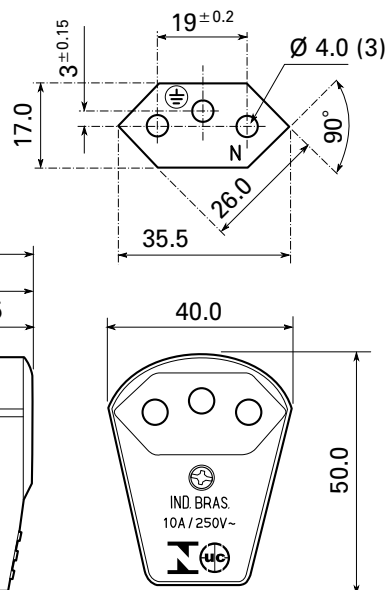

SPECIFICATIONS

- Ratings: 10 Amp, 250 Volts AC
- 2 Pole 3 Wire Grounding
- According to NBR 14136/2002
- Screw-Type Terminals, Brass
- Thermoplastic Housing
- Standard Color: Black

**Light Grey and further colors available on special order only.*

1489-BK

Catalog No.	Color	Description	VPE / Packed	Weight / each	EDP No.
1481-LG*	Light Grey	Angle Plug, 10A, 250V AC, Brazil NBR 14136	4000/50 ea	23 g net.	125866
1489-BK	Black	Angle Plug, 10A, 250V AC, Brazil NBR 14136	4000/50 ea	23 g net.	125867

* Special order only.

TECHNICAL DATA AND DIMENSIONS

Terminals takes up to 3x 1.5 mm², recommended cordage outside diameter 8.5 mm max, used with flexible cordage, join standard (2P + E) 10A/250V AC, 0.75 to 1.5 mm², connect ground wire, connections specified by the appliance or product, mark of conformity of certified products.

Warning: The load can not exceed the specifications written in the products.

Inside View
Terminals and Cover

Recommended outer cable Ø max. 8.5 mm

Technical Data are Subject to Change without Notice. Dimensions in mm.