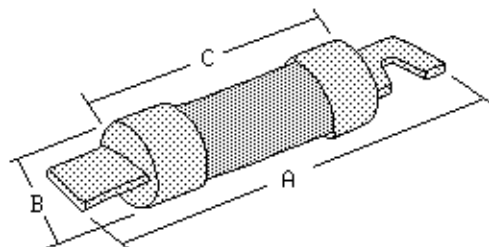

Cat. No's indicates products of different manufacturers available.

Indicated dimensions only refer to first catalog number listed.

UL 198E/L CSA ■ HRCI-R

250 V AC

125 V DC

Time Delay

UL Class RK5 träge

Interrupting rating AC
200,000 Amps. RMS Sym.

Cat. No's	Nennstrom / Rated Current 70 - 600 Amp.					UPE Packed	Dimensions = mm		
	A	B	C						
FLNR ■	70	80	90	100		5	149.2	27.0	95.2
FRNR ■	110	125	150	175	200	1	181.0	40.5	106.4
TR-R ■									
CRNR ■	225	250	300	350	400	1	219.1	53.2	120.7
ECNR ■									
	450	500	600			1	263.5	65.9	142.9