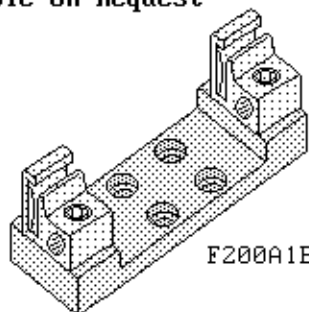

3 Pole Blocks 101-600A

Available on Request

F200A1BE

Dimensions  
upon Request

UL            CSA■

250V AC 61-600A

FUSE BLOCKS

Sicherungshalter

No. of Poles	Ampere Range	Catalog No. Class H + K	Catalog No. UL Class R	Connector	Copper Wire Range (AWG)	UPE Packed
1	61-100	RF100A1B■	R100A1B■	Box	2/0 - 14	25
2	61-100	RF100A2B■	R100A2B■	Box	2/0 - 14	10
3	61-100	RF100A3B■	R100A3B■	Box	2/0 - 14	10
1	101-200	F200A1BE■	R200A1BE■	Box	250MCM-6AWG	5
1	201-400	RF400A1B■	R400A1B■	Box	<sup>2</sup> 350MCM-1/0	4
1	401-600	F600A1B■	R600A1B■	Box	<sup>2</sup> 500MCM-1/0	1